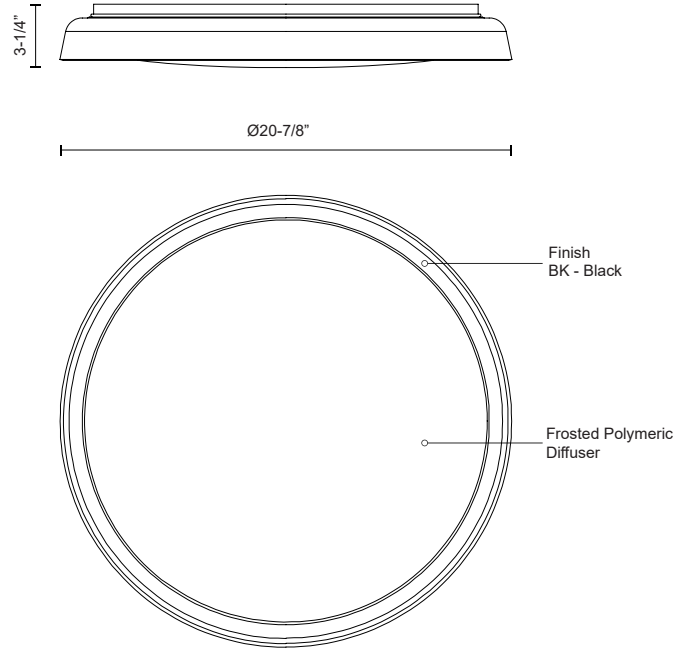

HAMPTON
FM43121
FLUSH MOUNT

PROJECT

DESCRIPTION

Steel base with polymeric body, frosted acrylic lens, matte black finish

FM43121-BK
Black

SPECIFICATION DETAILS

* For custom options, consult factory for details.

Fixture Dimensions	D20-7/8" x H3-1/4"
Light Source	LED
Wattage	42W
Total Lumens	3570lm*
Delivered Lumens	BK-1800lm
Voltage	120V
Color Temperature	3000K
CRI (Ra)	>90
Optional Color Temps	2700K - 5000K Available, Minimum Order Quantities Apply
LED Rated Life	50,000 hours
Dimming	100% - 10%, ELV Dimmer (Not Included)
Diffuser Details	Frosted Polymeric Diffuser
Location	Dry
Warranty	5 Years