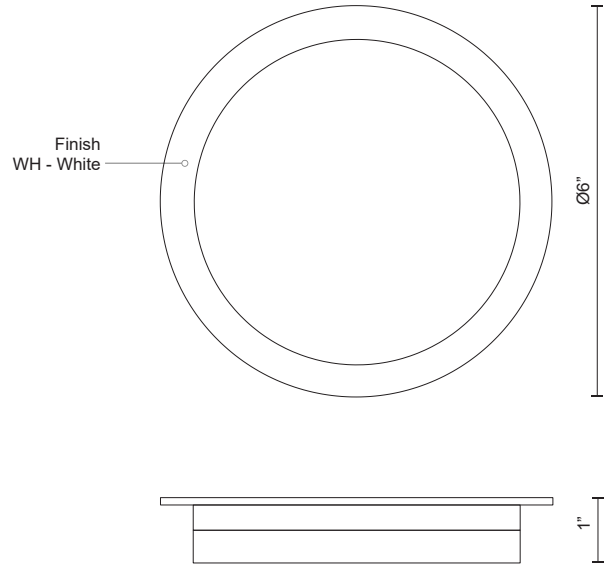

**STOCKTON
FM42706
FLUSH MOUNT**

PROJECT

FM42706-WH
White

DESCRIPTION

Slim die-cast aluminum body with powder-coated finish. Cylindrical polymeric diffuser. Down light distribution.

SPECIFICATION DETAILS

* For custom options, consult factory for details.

Fixture Dimensions	D6" x H1"
Light Source	LED
Wattage	14W
Total Lumens	1100lm
Delivered Lumens	WH-967lm
Voltage	120V
Color Temperature	3000K
CRI (Ra)	>90
Optional Color Temps	2700K - 5000K Available, Minimum Order Quantities Apply
LED Rated Life	50,000 hours
Dimming	100% - 10%, ELV Dimmer (Not Included)
Diffuser Details	White Acrylic Diffuser
Location	Damp
Warranty	5 Years