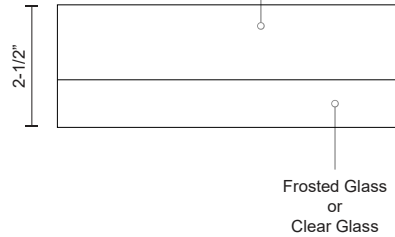

**BEDFORD  
FM3511  
FLUSH MOUNT**

PROJECT

**SPECIFICATION DETAILS**

\* For custom options, consult factory for details.

<b>Fixture Dimensions</b>	D11" x H2-1/2"
<b>Light Source</b>	LED
<b>Wattage</b>	20W
<b>Total Lumens</b>	1600lm
<b>Delivered Lumens</b>	BN/FR-971lm; CH/CL-734lm; VB/CL-1039lm;
<b>Voltage</b>	120V
<b>Color Temperature</b>	3000K
<b>CRI (Ra)</b>	>90
<b>Optional Color Temps</b>	2700K - 5000K Available, Minimum Order Quantities Apply
<b>LED Rated Life</b>	50,000 hours
<b>Dimming</b>	100% - 10%, ELV Dimmer (Not Included)
<b>Glass Details</b>	Clear or Frosted Glass
<b>Location</b>	Dry
<b>Warranty</b>	5 Years

**DESCRIPTION**

Single LED round flush mount ceiling fixture with two finishes. Round glass polished surface and painted white interior with chrome/vintage brass finish or round glass frosted and painted white interior with brushed nickel/black finish. Equipped with our powerful 120V AC LED technology.