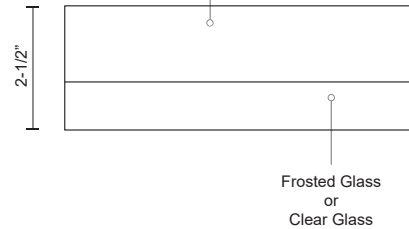

Frosted Glass
or
Clear Glass

KUZCO

19054 28TH AVENUE
SURREY - BC V3Z 6M3
CANADA

WWW.KUZCOLIGHTING.COM

COMMENT