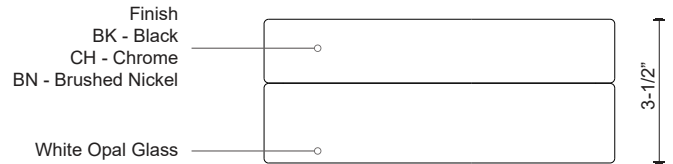

**LOMITA**  
**FM2011**  
 FLUSH MOUNT

PROJECT

**DESCRIPTION**

Single LED flush mount ceiling fixture with round white opal glass. Metal details in black, brushed nickel or chrome finish, and is equipped with our powerful 120V AC LED technology

FM2011-CH  
 Chrome

FM2011-BK  
 Black

FM2011-BN  
 Brushed Nickel

**SPECIFICATION DETAILS**

\* For custom options, consult factory for details.

<b>Fixture Dimensions</b>	D11" x H3-1/2"
<b>Light Source</b>	LED
<b>Wattage</b>	15W
<b>Total Lumens</b>	1300lm
<b>Delivered Lumens</b>	BN-1023lm; CH-948lm;
<b>Voltage</b>	120V
<b>Color Temperature</b>	3000K
<b>CRI (Ra)</b>	>90
<b>Optional Color Temps</b>	2700K - 5000K Available, Minimum Order Quantities Apply
<b>LED Rated Life</b>	50,000 hours
<b>Dimming</b>	100% - 10%, ELV Dimmer (Not Included)
<b>Glass Details</b>	White Opal Glass
<b>Location</b>	Dry
<b>Warranty</b>	5 Years