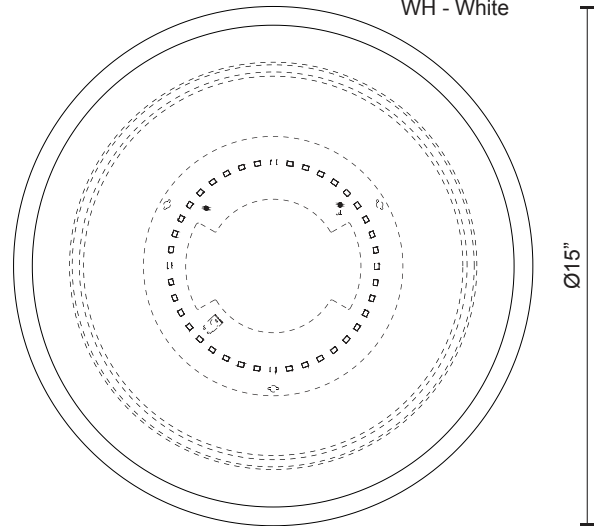

**MALTA
FM1515**
FLUSH MOUNT

PROJECT

DESCRIPTION

Single lamp LED flush mount ceiling fixture with round white opal glass. Metal details available in black, brushed nickel, chrome finish or vintage brass finish and is equipped with our powerful 120V AC LED technology

SPECIFICATION DETAILS

* For custom options, consult factory for details.

Fixture Dimensions	D15"x H3-3/8"
Light Source	LED
Wattage	18W
Total Lumens	1300lm
Delivered Lumens	BN-840lm; VB-976lm;
Voltage	120V
Color Temperature	3000K
CRI (Ra)	>90
Optional Color Temps	2700K - 5000K Available, Minimum Order Quantities Apply
LED Rated Life	50,000 hours
Dimming	100% - 10%, ELV Dimmer (Not Included)
Glass Details	White Opal Glass
Location	Dry
Warranty	5 Years