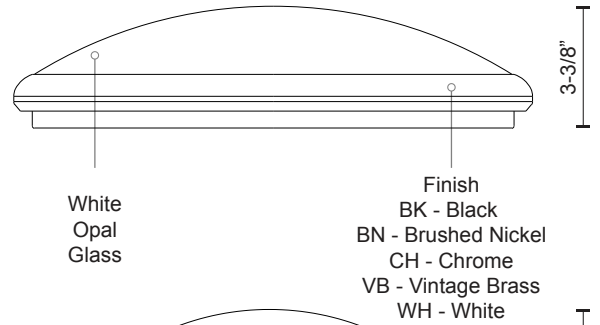

**MALTA
FM1515**
FLUSH MOUNT

PROJECT

DESCRIPTION

Single lamp LED flush mount ceiling fixture with round white opal glass. Metal details available in black, brushed nickel, chrome finish or vintage brass finish and is equipped with our powerful 120V AC LED technology

SPECIFICATION DETAILS

* For custom options, consult factory for details.

Fixture Dimensions	D15"x H3-3/8"
Light Source	LED
Wattage	18W
Total Lumens	1300lm
Delivered Lumens	BN-840lm; VB-976lm;
Voltage	120V
Color Temperature	3000K
CRI (Ra)	>90
Optional Color Temps	2700K - 5000K Available, Minimum Order Quantities Apply
LED Rated Life	50,000 hours
Dimming	100% - 10%, ELV Dimmer (Not Included)
Glass Details	White Opal Glass
Location	Dry
Warranty	5 Years