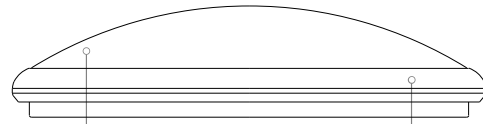

**MALTA
FM1512**
FLUSH MOUNT

PROJECT

DESCRIPTION

Single lamp LED flush mount ceiling fixture with round white opal glass. Metal details available in black, brushed nickel, chrome and vintage brass finish, and is equipped with our powerful 120V AC LED technology

White Opal Glass

Finish
BK - Black
BN - Brushed Nickel
CH - Chrome
VB - Vintage Brass
WH - White

3-1/8"

SPECIFICATION DETAILS

* For custom options, consult factory for details.

Fixture Dimensions	D12"x H3-1/8"
Light Source	LED
Wattage	12W
Total Lumens	900lm
Delivered Lumens	BN-570lm; VB-568lm;
Voltage	120V
Color Temperature	3000K
CRI (Ra)	>90
Optional Color Temps	2700K - 5000K Available, Minimum Order Quantities Apply
LED Rated Life	50,000 hours
Dimming	100% - 10%, ELV Dimmer (Not Included)
Glass Details	White Opal Glass
Location	Dry
Warranty	5 Years