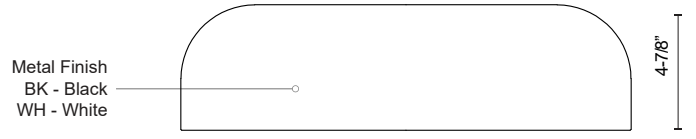

**BEACON**  
**FM13120**  
 FLUSH MOUNT

PROJECT

FM13120-BK  
Black

FM13120-WH  
White

**DESCRIPTION**

The Beacon family is bold, contemporary, and timeless. Made with a steel shade and a powder-coated finish, this classic form can complement any space. Even illumination is produced with LED technology. Available as a flush mount or pendant in two sizes.

**SPECIFICATION DETAILS**

\* For custom options, consult factory for details.

<b>Fixture Dimensions</b>	D20" x H4-7/8"
<b>Light Source</b>	LED
<b>Wattage</b>	24W
<b>Total Lumens</b>	1600lm
<b>Delivered Lumens</b>	BK-1049lm; WH-1062lm;
<b>Voltage</b>	120V
<b>Color Temperature</b>	3000K
<b>CRI (Ra)</b>	>90
<b>Optional Color Temps</b>	2700K - 5000K Available, Minimum Order Quantities Apply
<b>LED Rated Life</b>	50,000 hours
<b>Dimming</b>	100% - 10%, ELV Dimmer (Not Included)
<b>Shade Details</b>	Heavy Spun Powder Coated Steel
<b>Location</b>	Dry
<b>Warranty</b>	5 Years