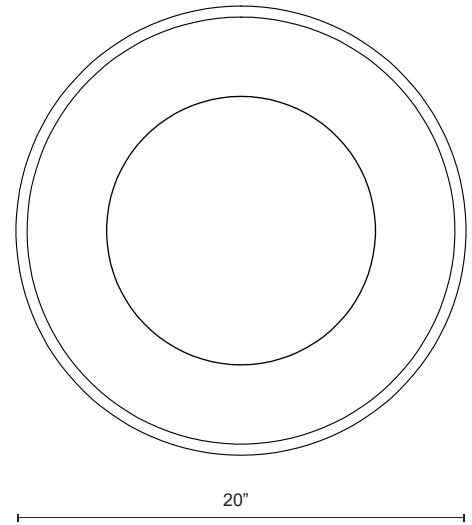

**BEACON**  
**FM13120**  
 FLUSH MOUNT

PROJECT

FM13120-BK  
Black

FM13120-WH  
White

**DESCRIPTION**

The Beacon family is bold, contemporary, and timeless. Made with a steel shade and a powder-coated finish, this classic form can complement any space. Even illumination is produced with LED technology. Available as a flush mount or pendant in two sizes.

**SPECIFICATION DETAILS**

\* For custom options, consult factory for details.

<b>Fixture Dimensions</b>	D20" x H4-7/8"
<b>Light Source</b>	LED
<b>Wattage</b>	24W
<b>Total Lumens</b>	1600lm
<b>Delivered Lumens</b>	BK-1049lm; WH-1062lm;
<b>Voltage</b>	120V
<b>Color Temperature</b>	3000K
<b>CRI (Ra)</b>	>90
<b>Optional Color Temps</b>	2700K - 5000K Available, Minimum Order Quantities Apply
<b>LED Rated Life</b>	50,000 hours
<b>Dimming</b>	100% - 10%, ELV Dimmer (Not Included)
<b>Shade Details</b>	Heavy Spun Powder Coated Steel
<b>Location</b>	Dry
<b>Warranty</b>	5 Years