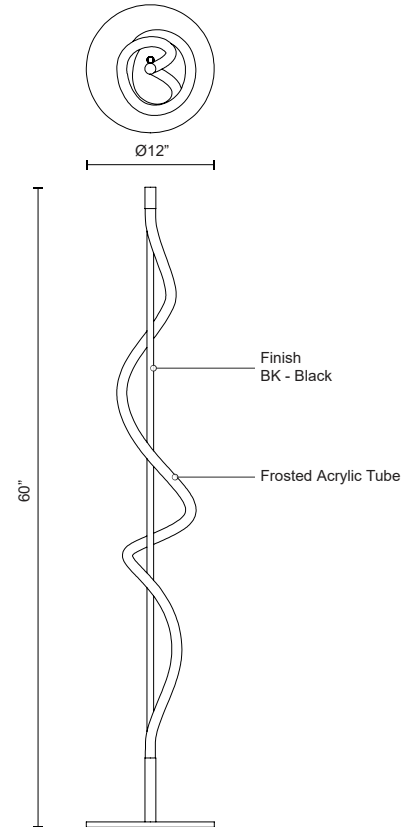

CURSIVE FL95360

LAMPS

PROJECT

FL95360-BK
Black

SPECIFICATION DETAILS

* For custom options, consult factory for details.

Fixture Dimensions	D12" x H60"
Light Source	LED
Wattage	20W
Total Lumens	2100lm
Delivered Lumens	BK-1691lm
Voltage	120V
Color Temperature	3000K
CRI (Ra)	>90
Optional Color Temps	2700K - 5000K Available, Minimum Order Quantities Apply
LED Rated Life	50,000 hours
Dimming	100% - 10%, Touch dimmer
Diffuser Details	Frosted Acrylic
Location	Dry
Warranty	5 Years

DESCRIPTION

The Cursive fixture features an elegant acrylic form dancing around a center rod, supported by a minimal base. Available in a black metal finish, this dimensional floor piece offers soft ambient light diffused by a frosted lens.