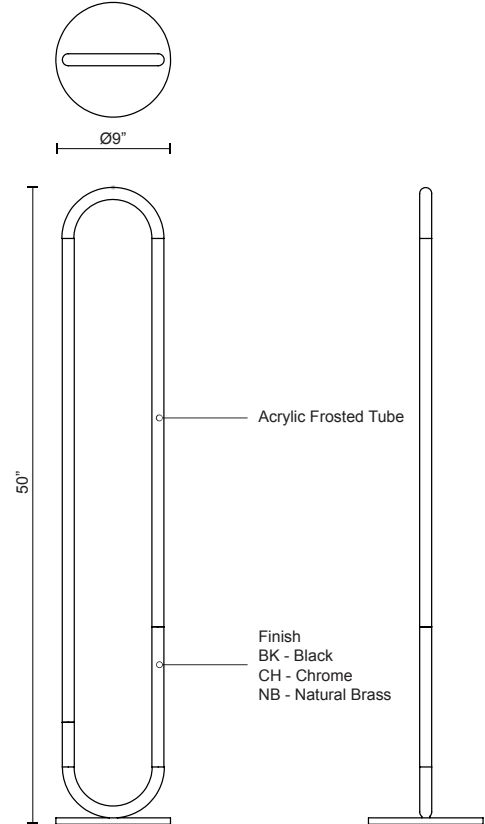

HURON FL95150

LAMPS

PROJECT

FL95150-CH
Chrome

FL95150-BK
Black

FL95150-NB
Natural Brass

SPECIFICATION DETAILS

* For custom options, consult factory for details.

Fixture Dimensions	D9" x H50"
Light Source	LED
Wattage	24W
Total Lumens	2040lm*
Delivered Lumens	1320lm*
Voltage	120V
Color Temperature	3000K
CRI (Ra)	>90
Optional Color Temps	2700K - 5000K Available, Minimum Order Quantities Apply
LED Rated Life	50,000 hours
Dimming	100% - 10%, Touch dimmer
Diffuser Details	Frosted Acrylic
Location	Dry
Warranty	5 Years

DESCRIPTION

Steel base with die-cast aluminum body, acrylic frosted tube, matte powder-coated or plated finish

KUZCO

19054 28TH AVENUE
SURREY - BC V3Z 6M3
CANADA

WWW.KUZCOLIGHTING.COM

COMMENT