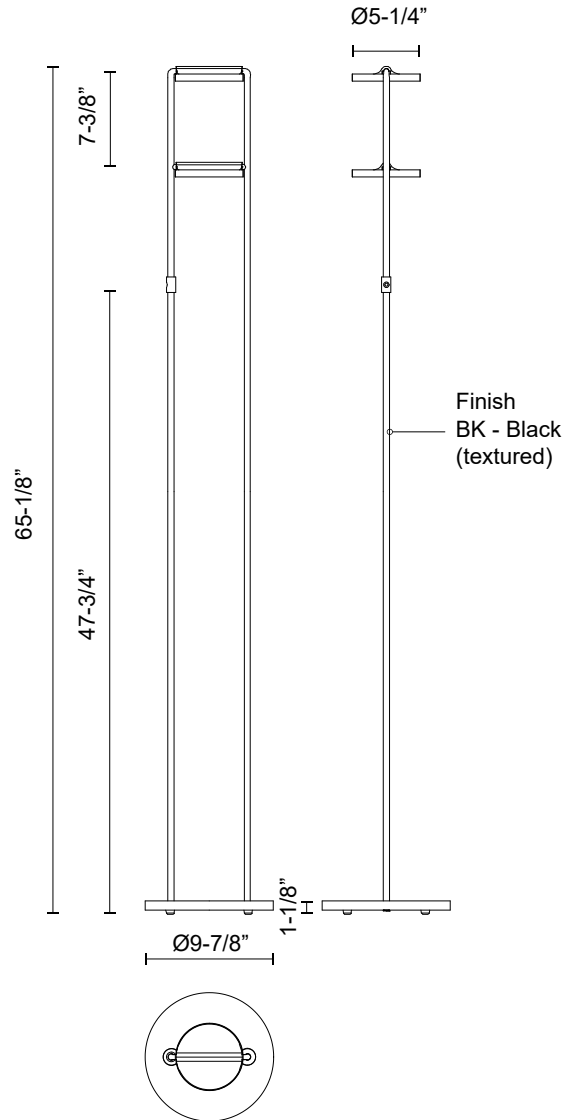

NOVEL FL72268

LAMPS

PROJECT

FL72268-BK
Black

SPECIFICATION DETAILS

* For custom options, consult factory for details.

Fixture Dimensions	D9-7/8" x H65-1/8"
Light Source	LED with DC Driver
Wattage	15W
Total Lumens	1275lm*
Delivered Lumens	525lm*
Voltage	120V
Color Temperature	3000K
CRI (Ra)	90CRI
Optional Color Temps	2700K - 5000K Available, Minimum Order Quantities Apply
LED Rated Life	50,000 hours
Dimming	100% - 10%, Touch dimmer
Diffuser Details	Frosted Acrylic Light Guide Panel
Location	Dry
Warranty	5 Years

DESCRIPTION

Pure geometry of the disks of illumination balancing on clean, thin lined structure is poetry in motion. Each disk of illumination can turn and twist to fit the needs and style of your space. The Novel Collection fits a large range of style and function with minimal elements.