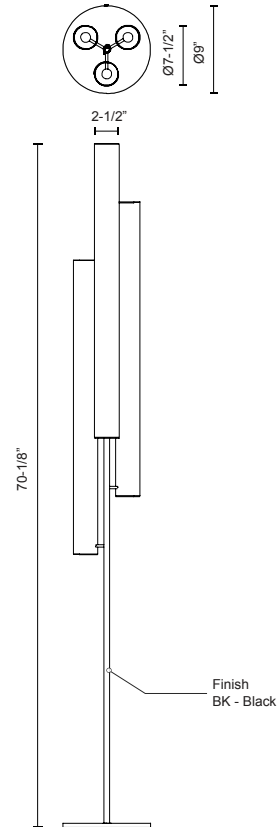

# GRAMERCY FL70355

LAMPS

PROJECT

FL70355-BK  
Black

## SPECIFICATION DETAILS

\* For custom options, consult factory for details.

<b>Fixture Dimensions</b>	D9" x H70-1/8"
<b>Light Source</b>	LED
<b>Wattage</b>	40W
<b>Total Lumens</b>	3400lm
<b>Delivered Lumens</b>	BK-2000lm*
<b>Voltage</b>	120V
<b>Color Temperature</b>	3000K
<b>CRI (Ra)</b>	>90
<b>Optional Color Temps</b>	2700K - 5000K Available, Minimum Order Quantities Apply
<b>LED Rated Life</b>	50,000 hours
<b>Dimming</b>	100% - 10%, Touch dimmer
<b>Glass Details</b>	White Glass
<b>Location</b>	Dry
<b>Warranty</b>	5 Years

## DESCRIPTION

Frosted glass cylinders, available as a single or in multiples, are composed around an aluminum die-cast body, emitting an even 360° glow of ambient light. The Gramercy standing fixtures feature a touch dimmer and a black finish