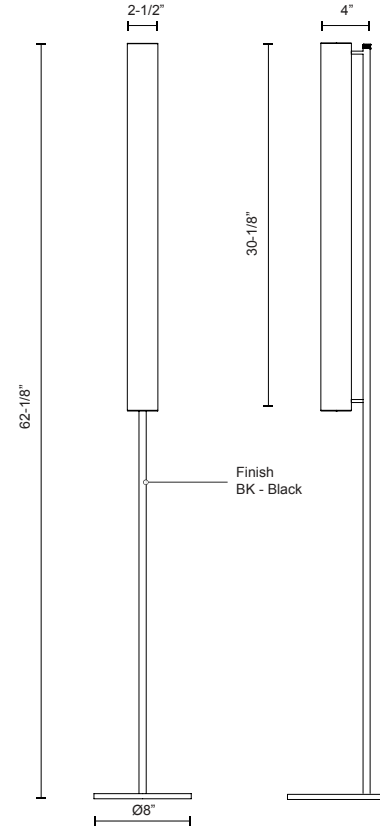

GRAMERCY FL70155

LAMPS

PROJECT

FL70155-BK
Black

SPECIFICATION DETAILS

* For custom options, consult factory for details.

Fixture Dimensions	D8" x H62-1/8"
Light Source	LED
Wattage	25W
Total Lumens	2125lm*
Delivered Lumens	BK-1200lm*
Voltage	120V
Color Temperature	3000K
CRI (Ra)	>90
Optional Color Temps	2700K - 5000K Available, Minimum Order Quantities Apply
LED Rated Life	50,000 hours
Dimming	100% - 10%, Touch dimmer
Glass Details	White Glass
Location	Dry
Warranty	5 Years

DESCRIPTION

Frosted glass cylinders, available as a single or in multiples, are composed around an aluminum die-cast body, emitting an even 360° glow of ambient light. The Gramercy standing fixtures feature a touch dimmer and a black finish