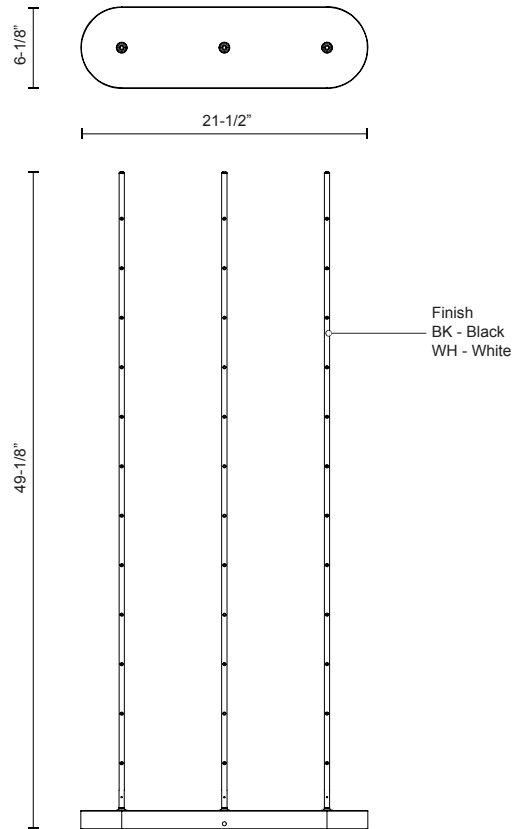

**REEDS
FL46948**

LAMPS

PROJECT

FL46948-BK
Black

FL46948-WH
White

SPECIFICATION DETAILS

* For custom options, consult factory for details.

Fixture Dimensions	L21-1/2" x W6-1/8" x H49-1/8"
Light Source	LED
Wattage	24W
Total Lumens	2040lm*
Delivered Lumens	1700lm*
Voltage	120V
Color Temperature	3000K
CRI (Ra)	>90
Optional Color Temps	2700K - 5000K Available, Minimum Order Quantities Apply
LED Rated Life	50,000 hours
Dimming	100% - 10%, Touch dimmer
Location	Dry
Warranty	5 Years

DESCRIPTION

The Reeds floor piece features a single, or multiple elegantly minimal wands, casting a soft directional glow with minimal hardware. Each wand is effortlessly repositionable; a smooth swivel allows the light to be angled precisely, and to create dynamic lines within the fixture.