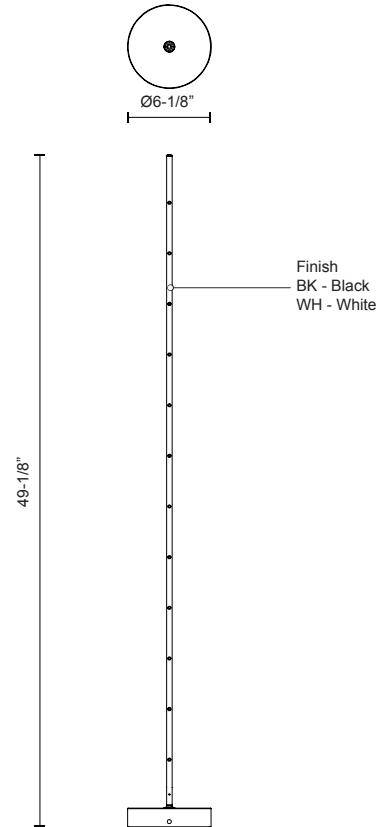

**REEDS  
FL46748**

LAMPS

PROJECT

FL46748-WH  
White

FL46748-BK  
Black

**SPECIFICATION DETAILS**

\* For custom options, consult factory for details.

<b>Fixture Dimensions</b>	D6-1/8" x H49-1/8"
<b>Light Source</b>	LED
<b>Wattage</b>	12W
<b>Total Lumens</b>	1020lm*
<b>Delivered Lumens</b>	800lm*
<b>Voltage</b>	120V
<b>Color Temperature</b>	3000K
<b>CRI (Ra)</b>	>90
<b>Optional Color Temps</b>	2700K - 5000K Available, Minimum Order Quantities Apply
<b>LED Rated Life</b>	50,000 hours
<b>Dimming</b>	100% - 10%, Touch dimmer
<b>Location</b>	Dry
<b>Warranty</b>	5 Years

**DESCRIPTION**

The Reeds floor piece features a single, or multiple elegantly minimal wands, casting a soft directional glow with minimal hardware. Each wand is effortlessly repositionable; a smooth swivel allows the light to be angled precisely, and to create dynamic lines within the fixture.