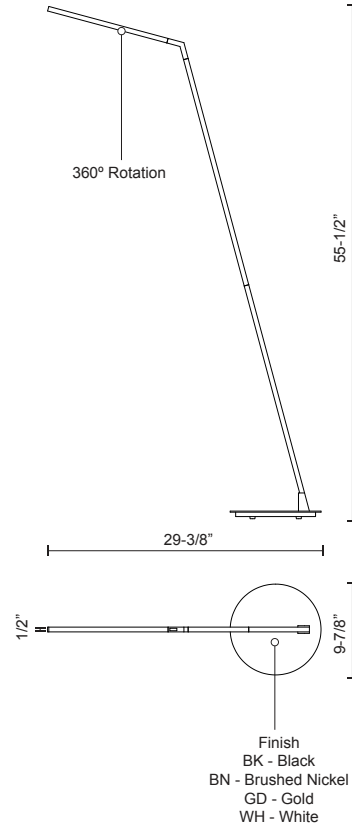

MITER FL25558

LAMPS

PROJECT

DESCRIPTION

A thin angular line forms the gesture synonymous with the MITER floor and table lamp series. Employed within the top arm of the diminutive square profile is a linear LED source capped by an inset opal diffuser providing uniform soft illumination. The precisely machined aluminum body conceals further functionality with simple power connectors to enable easy assembly and added rotational adjustment. A handsome circular dimmer adorns the structure. Available in multiple finishes.

FL25558-BK
Black

FL25558-BN
Brushed Nickel

FL25558-WH
White

FL25558-GD
Gold

SPECIFICATION DETAILS

* For custom options, consult factory for details.

Fixture Dimensions	L29-3/8" x W9-7/8" x H55-1/2"
Light Source	LED
Wattage	9W
Total Lumens	760lm
Delivered Lumens	BK-208lm*; BN-367lm*; GD-304lm*; WH-425lm*;
Voltage	120V
Color Temperature	3000K
CRI (Ra)	>90
Optional Color Temps	2700K - 5000K Available, Minimum Order Quantities Apply
LED Rated Life	50,000 hours
Dimming	100% - 10%, Touch dimmer
Diffuser Details	White Acrylic Diffuser
Location	Dry
Warranty	5 Years