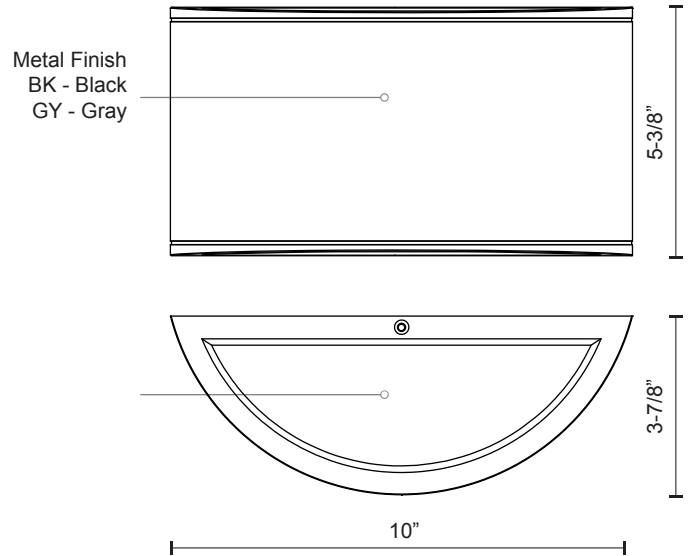

OLYMPUS EW9010

WALL

PROJECT

EW9010-BK
Black

EW9010-GY
Gray

SPECIFICATION DETAILS

* For custom options, consult factory for details.

Fixture Dimensions	W10" x H5-3/8" x E3-7/8"
Light Source	LED
Wattage	10W
Total Lumens	800lm
Delivered Lumens	GY-406lm
Voltage	120V
Color Temperature	3000K
CRI (Ra)	>90
Optional Color Temps	2700K - 5000K Available, Minimum Order Quantities Apply
LED Rated Life	50,000 hours
Dimming	100% - 10%, ELV Dimmer (Not Included)
Diffuser Details	Frosted Glass Diffuser
Location	Wet
Warranty	5 Years
ADA Compliant	Yes

DESCRIPTION

What appears to be a rectangle when looking head on, this exterior wall light is actually a half-circle shape when viewed from all other angles. Made from extruded and die cast Aluminum, in a black or grey powder coat finish, it also has a polymeric diffuser covering the LED light source for even light distribution.