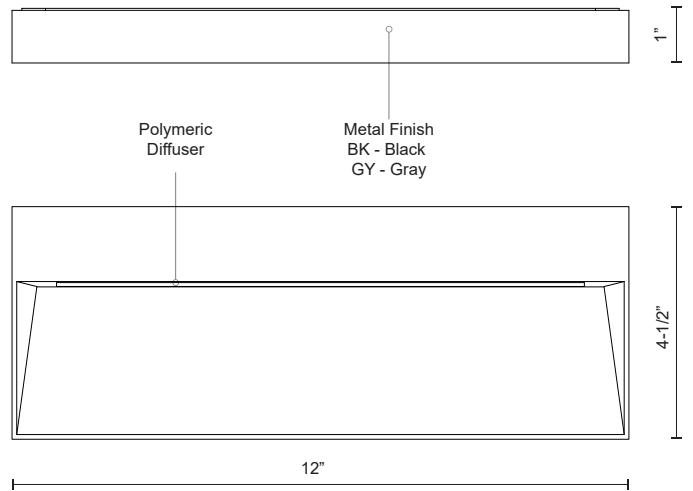

CASA
EW71412

WALL

PROJECT

EW71412-BK
Black

EW71412-GY
Gray

SPECIFICATION DETAILS

* For custom options, consult factory for details.

Fixture Dimensions	W12" x H4-1/2" x E1"
Light Source	LED
Wattage	23W
Total Lumens	1600lm
Delivered Lumens	BK-286lm; GY-369lm;
Voltage	120V
Color Temperature	3000K
CRI (Ra)	>90
Optional Color Temps	2700K - 5000K Available, Minimum Order Quantities Apply
LED Rated Life	50,000 hours
Dimming	100% - 10%, ELV Dimmer (Not Included)
Diffuser Details	Frosted Glass Diffuser
Location	Wet
Warranty	5 Years
ADA Compliant	Yes

DESCRIPTION

This family of exterior wall-mounted fixtures is available in a variety of geometric forms: circle, square, and two different rectilinear configurations. Light is directed downward from a recess, and the incline allows the glow to radiate gradually. Vanishingly thin and ideal for egress, courtesy, and grace lighting. Optional stone inlays offer additional opportunities for customizing to complement different wall surfaces.