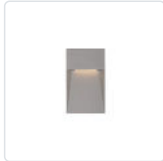

EW71403-BK
Black

EW71403-GY
Gray

SPECIFICATION DETAILS

* For custom options, consult factory for details.

Fixture Dimensions	W2-3/4" x H4-1/2" x E1"
Light Source	LED
Wattage	9W
Total Lumens	600lm
Delivered Lumens	BK-70lm; GY-91lm;
Voltage	120V
Color Temperature	3000K
CRI (Ra)	>90
Optional Color Temps	2700K - 5000K Available, Minimum Order Quantities Apply
LED Rated Life	50,000 hours
Dimming	100% - 10%, ELV Dimmer (Not Included)
Diffuser Details	Frosted Glass Diffuser
Location	Wet
Warranty	5 Years
ADA Compliant	Yes

DESCRIPTION

This family of exterior wall-mounted fixtures is available in a variety of geometric forms: circle, square, and two different rectilinear configurations. Light is directed downward from a recess, and the incline allows the glow to radiate gradually. Vanishingly thin and ideal for egress, courtesy, and grace lighting. Optional stone inlays offer additional opportunities for customizing to complement different wall surfaces.