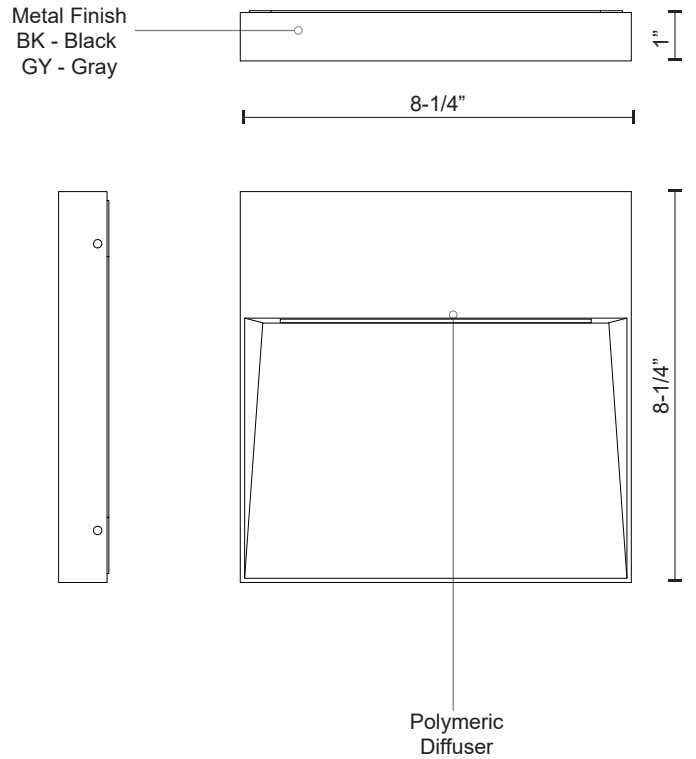

CASA
EW71311

WALL

PROJECT

EW71311-BK
Black

EW71311-GY
Gray

SPECIFICATION DETAILS

* For custom options, consult factory for details.

| | |
|-----------------------------|---|
| Fixture Dimensions | W8-1/4" x H8-1/4" x E1" |
| Light Source | LED |
| Wattage | 31W |
| Total Lumens | 2400lm |
| Delivered Lumens | BK-407lm; GY-507lm; |
| Voltage | 120V |
| Color Temperature | 3000K |
| CRI (Ra) | >90 |
| Optional Color Temps | 2700K - 5000K Available, Minimum Order Quantities Apply |
| LED Rated Life | 50,000 hours |
| Dimming | 100% - 10%, ELV Dimmer (Not Included) |
| Diffuser Details | Frosted Glass Diffuser |
| Location | Wet |
| Warranty | 5 Years |
| ADA Compliant | Yes |

DESCRIPTION

This family of exterior wall-mounted fixtures is available in a variety of geometric forms: circle, square, and two different rectilinear configurations. Light is directed downward from a recess, and the incline allows the glow to radiate gradually. Vanishingly thin and ideal for egress, courtesy, and grace lighting. Optional stone inlays offer additional opportunities for customizing to complement different wall surfaces.