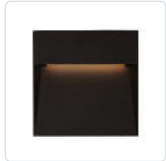

CASA
EW71311

WALL

PROJECT

EW71311-BK
Black

EW71311-GY
Gray

SPECIFICATION DETAILS

* For custom options, consult factory for details.

| | |
|-----------------------------|---|
| Fixture Dimensions | W8-1/4" x H8-1/4" x E1" |
| Light Source | LED |
| Wattage | 31W |
| Total Lumens | 2400lm |
| Delivered Lumens | BK-407lm; GY-507lm; |
| Voltage | 120V |
| Color Temperature | 3000K |
| CRI (Ra) | >90 |
| Optional Color Temps | 2700K - 5000K Available, Minimum Order Quantities Apply |
| LED Rated Life | 50,000 hours |
| Dimming | 100% - 10%, ELV Dimmer (Not Included) |
| Diffuser Details | Frosted Glass Diffuser |
| Location | Wet |
| Warranty | 5 Years |
| ADA Compliant | Yes |

DESCRIPTION

This family of exterior wall-mounted fixtures is available in a variety of geometric forms: circle, square, and two different rectilinear configurations. Light is directed downward from a recess, and the incline allows the glow to radiate gradually. Vanishingly thin and ideal for egress, courtesy, and grace lighting. Optional stone inlays offer additional opportunities for customizing to complement different wall surfaces.