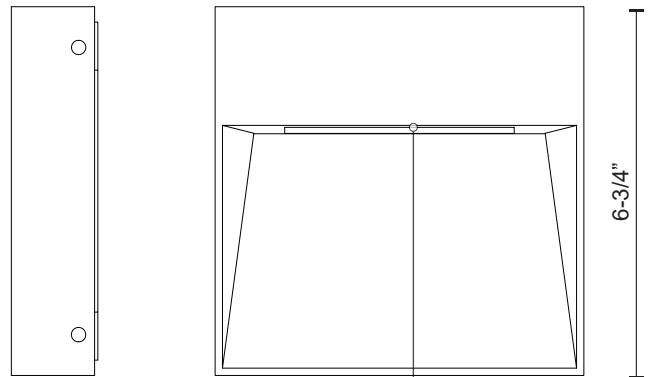

SPECIFICATION DETAILS

* For custom options, consult factory for details.

Fixture Dimensions	W6-3/4" x H6-3/4" x E1"
Light Source	LED
Wattage	23W
Total Lumens	1600lm
Delivered Lumens	BK-274lm; GY-308lm;
Voltage	120V
Color Temperature	3000K
CRI (Ra)	>90
Optional Color Temps	2700K - 5000K Available, Minimum Order Quantities Apply
LED Rated Life	50,000 hours
Dimming	100% - 10%, ELV Dimmer (Not Included)
Diffuser Details	Frosted Glass Diffuser
Location	Wet
Warranty	5 Years
ADA Compliant	Yes

DESCRIPTION

This family of exterior wall-mounted fixtures is available in a variety of geometric forms: circle, square, and two different rectilinear configurations. Light is directed downward from a recess, and the incline allows the glow to radiate gradually. Vanishingly thin and ideal for egress, courtesy, and grace lighting. Optional stone inlays offer additional opportunities for customizing to complement different wall surfaces.

Metal Finish
BK - Black
GY - Gray

Polymeric
Diffuser