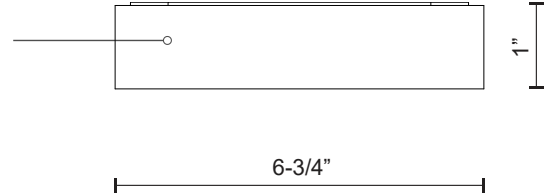

SPECIFICATION DETAILS

* For custom options, consult factory for details.

Fixture Dimensions	W6-3/4" x H6-3/4" x E1"
Light Source	LED
Wattage	23W
Total Lumens	1600lm
Delivered Lumens	BK-274lm; GY-308lm;
Voltage	120V
Color Temperature	3000K
CRI (Ra)	>90
Optional Color Temps	2700K - 5000K Available, Minimum Order Quantities Apply
LED Rated Life	50,000 hours
Dimming	100% - 10%, ELV Dimmer (Not Included)
Diffuser Details	Frosted Glass Diffuser
Location	Wet
Warranty	5 Years
ADA Compliant	Yes

DESCRIPTION

This family of exterior wall-mounted fixtures is available in a variety of geometric forms: circle, square, and two different rectilinear configurations. Light is directed downward from a recess, and the incline allows the glow to radiate gradually. Vanishingly thin and ideal for egress, courtesy, and grace lighting. Optional stone inlays offer additional opportunities for customizing to complement different wall surfaces.

Metal Finish
BK - Black
GY - Gray

Polymeric
Diffuser