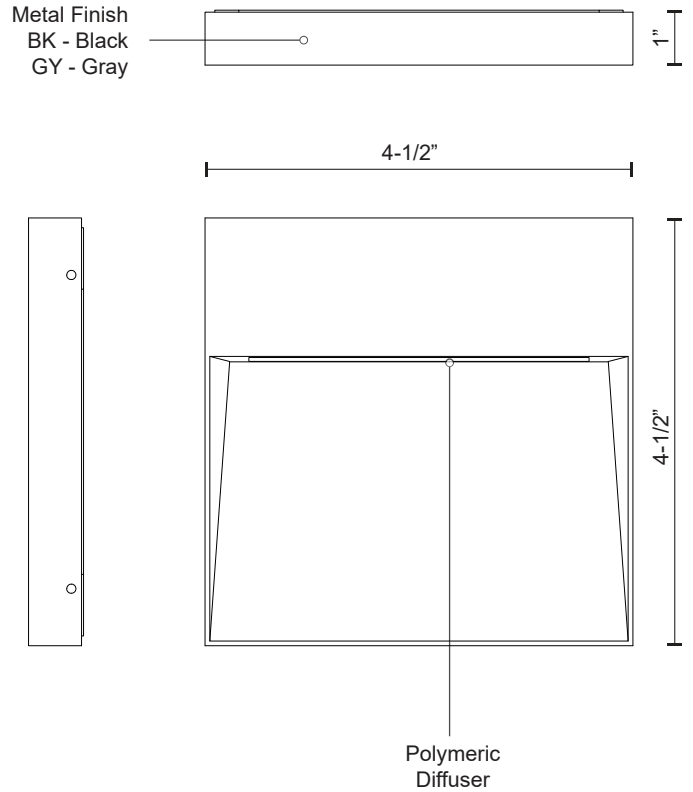

CASA
EW71305

WALL

PROJECT

EW71305-BK
Black

EW71305-GY
Gray

SPECIFICATION DETAILS

* For custom options, consult factory for details.

Fixture Dimensions	W4-1/2" x H4-1/2" x E1"
Light Source	LED
Wattage	11W
Total Lumens	800lm
Delivered Lumens	BK-136lm; GY-155lm;
Voltage	120V
Color Temperature	3000K
CRI (Ra)	>90
Optional Color Temps	2700K - 5000K Available, Minimum Order Quantities Apply
LED Rated Life	50,000 hours
Dimming	100% - 10%, ELV Dimmer (Not Included)
Diffuser Details	Frosted Glass Diffuser
Location	Wet
Warranty	5 Years
ADA Compliant	Yes

DESCRIPTION

This family of exterior wall-mounted fixtures is available in a variety of geometric forms: circle, square, and two different rectilinear configurations. Light is directed downward from a recess, and the incline allows the glow to radiate gradually. Vanishingly thin and ideal for egress, courtesy, and grace lighting. Optional stone inlays offer additional opportunities for customizing to complement different wall surfaces.