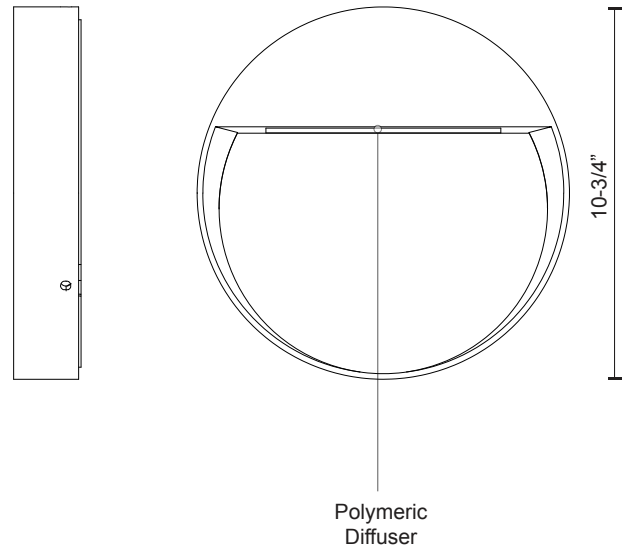

MESA EW71211

WALL

PROJECT

EW71211-BK
Black

EW71211-GY
Gray

SPECIFICATION DETAILS

* For custom options, consult factory for details.

Fixture Dimensions	D10-3/4" x E1"
Light Source	LED
Wattage	30W
Total Lumens	2400lm
Delivered Lumens	BK-317lm; GY-420lm;
Voltage	120V
Color Temperature	3000K
CRI (Ra)	>90
Optional Color Temps	2700K - 5000K Available, Minimum Order Quantities Apply
LED Rated Life	50,000 hours
Dimming	100% - 10%, ELV Dimmer (Not Included)
Diffuser Details	Frosted Glass Diffuser
Location	Wet
Warranty	5 Years
ADA Compliant	Yes

DESCRIPTION

This family of exterior wall-mounted fixtures is available in a variety of geometric forms: circle, square, and two different rectilinear configurations. Light is directed downward from a recess, and the incline allows the glow to radiate gradually. Vanishingly thin and ideal for egress, courtesy, and grace lighting. Optional stone inlays offer additional opportunities for customizing to complement different wall surfaces.