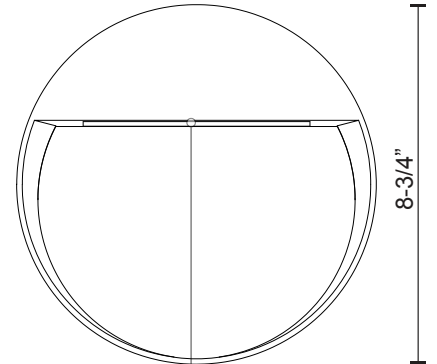

MESA
EW71209

WALL

PROJECT

EW71209-BK
Black

EW71209-GY
Gray

DESCRIPTION

This family of exterior wall-mounted fixtures is available in a variety of geometric forms: circle, square, and two different rectilinear configurations. Light is directed downward from a recess, and the incline allows the glow to radiate gradually. Vanishingly thin and ideal for egress, courtesy, and grace lighting. Optional stone inlays offer additional opportunities for customizing to complement different wall surfaces.

Metal Finish
BK - Black
GY - Gray

SPECIFICATION DETAILS

* For custom options, consult factory for details.

| | |
|-----------------------------|---|
| Fixture Dimensions | D8-3/4" x E1" |
| Light Source | LED |
| Wattage | 23W |
| Total Lumens | 1600lm |
| Delivered Lumens | BK-277lm; GY-346lm; |
| Voltage | 120V |
| Color Temperature | 3000K |
| CRI (Ra) | >90 |
| Optional Color Temps | 2700K - 5000K Available, Minimum Order Quantities Apply |
| LED Rated Life | 50,000 hours |
| Dimming | 100% - 10%, ELV Dimmer (Not Included) |
| Diffuser Details | Frosted Glass Diffuser |
| Location | Wet |
| Warranty | 5 Years |
| ADA Compliant | Yes |