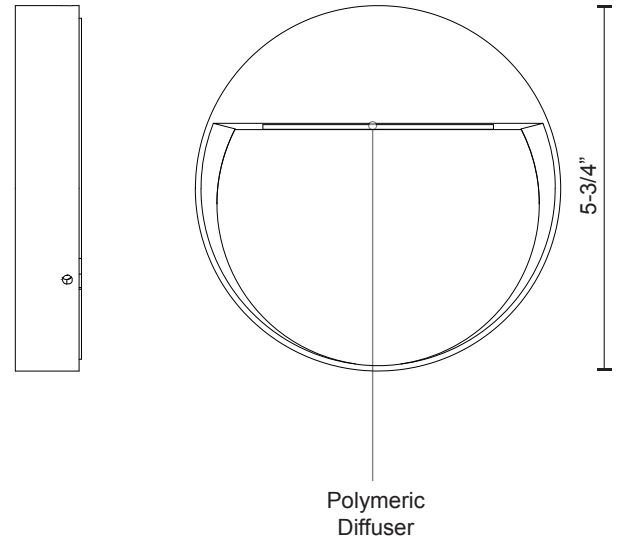

MESA  
EW71205

WALL

PROJECT

EW71205-GY  
Gray

EW71205-BK  
Black

SPECIFICATION DETAILS

\* For custom options, consult factory for details.

<b>Fixture Dimensions</b>	D5-3/4" x E1"
<b>Light Source</b>	LED
<b>Wattage</b>	11W
<b>Total Lumens</b>	800lm
<b>Delivered Lumens</b>	BK-114lm; GY-151lm;
<b>Voltage</b>	120V
<b>Color Temperature</b>	3000K
<b>CRI (Ra)</b>	>90
<b>Optional Color Temps</b>	2700K - 5000K Available, Minimum Order Quantities Apply
<b>LED Rated Life</b>	50,000 hours
<b>Dimming</b>	100% - 10%, ELV Dimmer (Not Included)
<b>Diffuser Details</b>	Frosted Glass Diffuser
<b>Location</b>	Wet
<b>Warranty</b>	5 Years
<b>ADA Compliant</b>	Yes

DESCRIPTION

This family of exterior wall-mounted fixtures is available in a variety of geometric forms: circle, square, and two different rectilinear configurations. Light is directed downward from a recess, and the incline allows the glow to radiate gradually. Vanishingly thin and ideal for egress, courtesy, and grace lighting. Optional stone inlays offer additional opportunities for customizing to complement different wall surfaces.