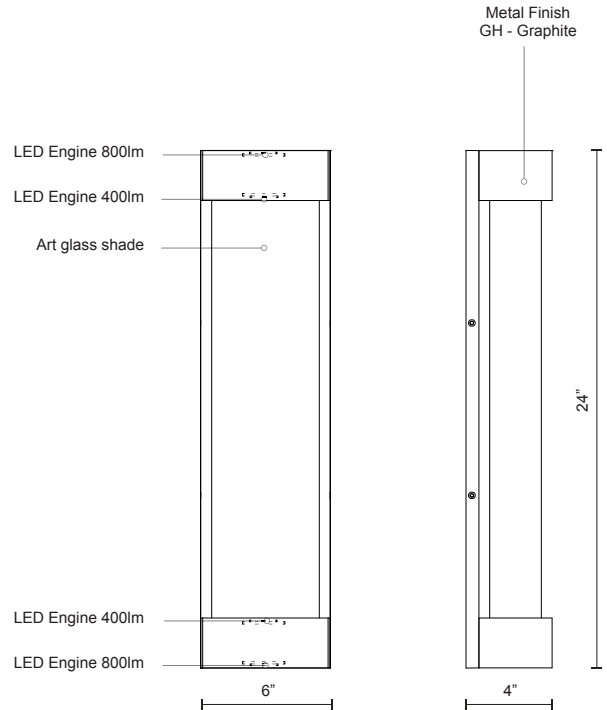

MOONDEW EW7024-GH

WALL

PROJECT

DESCRIPTION

This surface mount exterior wall light combines hand-crafted glass and metal elements. Available in various lengths, this formed aluminum and art glass light glows internally to showcase the texture. While rated for exterior use, it will also look wonderful mounted on an indoor wall. Additional lights at the top and the bottom of the fixture further illuminate your space.

SPECIFICATION DETAILS

* For custom options, consult factory for details.

Fixture Dimensions	W6" x H24" x E4"
Light Source	LED
Wattage	29W
Total Lumens	2400lm
Delivered Lumens	GH-1572lm
Voltage	120V
Color Temperature	3000K
CRI (Ra)	>90
Optional Color Temps	2700K - 5000K Available, Minimum Order Quantities Apply
LED Rated Life	50,000 hours
Dimming	100% - 10%, ELV Dimmer (Not Included)
Glass Details	Clear Textured Art Glass
Location	Wet
Warranty	5 Years