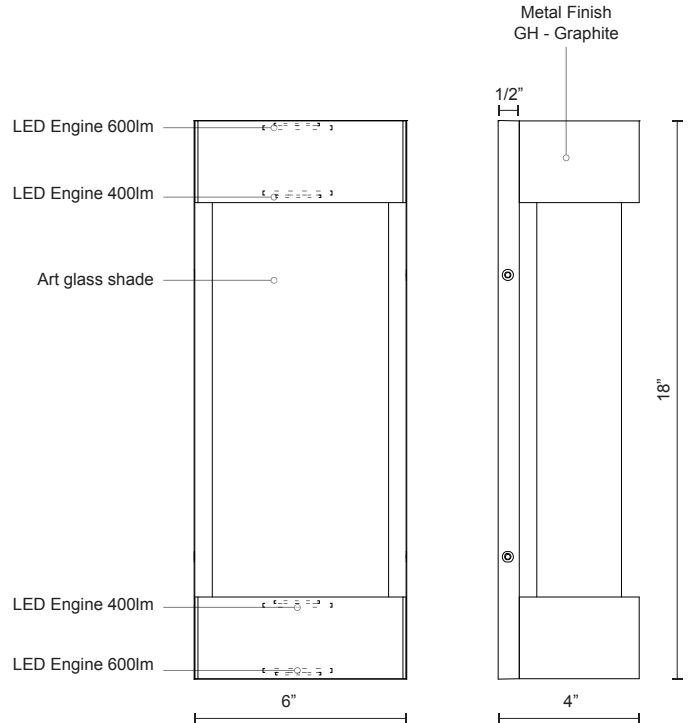

MOONDEW EW7018-GH

WALL

PROJECT

DESCRIPTION

This surface mount exterior wall light combines hand-crafted glass and metal elements. Available in various lengths, this formed aluminum and art glass light glows internally to showcase the texture. While rated for exterior use, it will also look wonderful mounted on an indoor wall. Additional lights at the top and the bottom of the fixture further illuminate your space.

SPECIFICATION DETAILS

* For custom options, consult factory for details.

Fixture Dimensions	W6" x H18" x E4"
Light Source	LED
Wattage	25W
Total Lumens	2000lm
Delivered Lumens	GH-1065lm
Voltage	120V
Color Temperature	3000K
CRI (Ra)	>90
Optional Color Temps	2700K - 5000K Available, Minimum Order Quantities Apply
LED Rated Life	50,000 hours
Dimming	100% - 10%, ELV Dimmer (Not Included)
Glass Details	Clear Textured Art Glass
Location	Wet
Warranty	5 Years