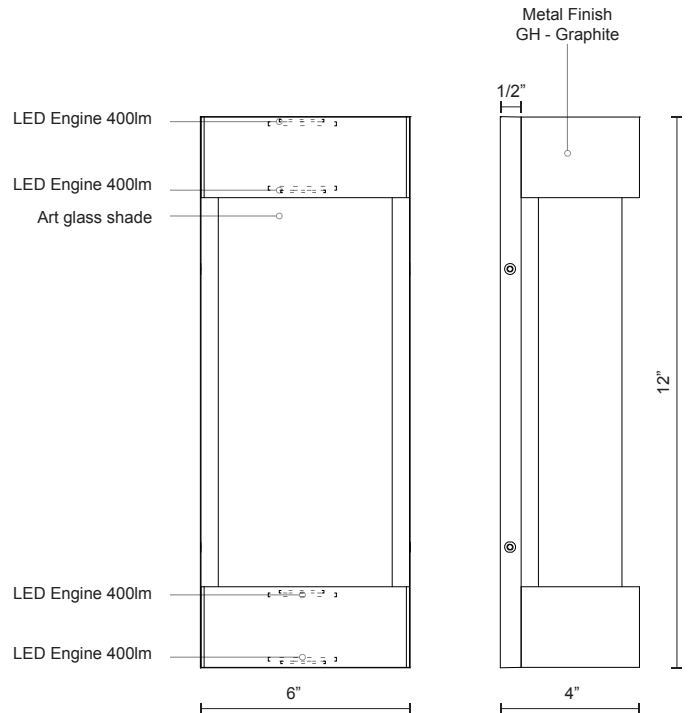

MOONDEW EW7012-GH

WALL

PROJECT

DESCRIPTION

This surface mount exterior wall light combines hand-crafted glass and metal elements. Available in various lengths, this formed aluminum and art glass light glows internally to showcase the texture. While rated for exterior use, it will also look wonderful mounted on an indoor wall. Additional lights at the top and the bottom of the fixture further illuminate your space.

SPECIFICATION DETAILS

* For custom options, consult factory for details.

Fixture Dimensions	W6" x H12" x E4"
Light Source	LED
Wattage	20W
Total Lumens	1600lm
Delivered Lumens	GH-769lm
Voltage	120V
Color Temperature	3000K
CRI (Ra)	>90
Optional Color Temps	2700K - 5000K Available, Minimum Order Quantities Apply
LED Rated Life	50,000 hours
Dimming	100% - 10%, ELV Dimmer (Not Included)
Glass Details	Clear Textured Art Glass
Location	Wet
Warranty	5 Years