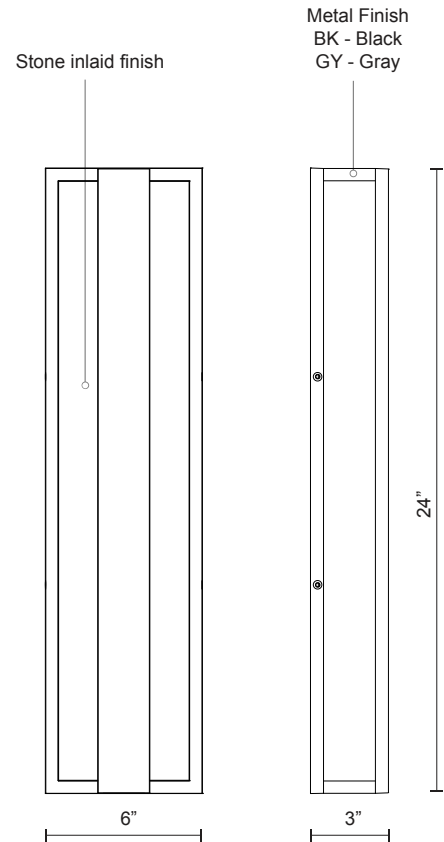

CASPIAN EW6824

WALL

PROJECT

DESCRIPTION

Stone elements and metal join together, resulting in masculine elegance. This exterior wall light consists of a 24 inch long metal rectangle with a stone inlay that is flush against the mounting plane, then another slim metal rectangle is suspended just atop of it. LED glow flows from the concealed inner surface. Caspian is suitable for exterior use. Chose from black or grey metal finishes.

EW6824-BK
Black

EW6824-GY
Gray

SPECIFICATION DETAILS

* For custom options, consult factory for details.

Fixture Dimensions	W6" x H24" x E3"
Light Source	LED
Wattage	30W
Total Lumens	2400lm
Delivered Lumens	BK-494lm; GY-539lm;
Voltage	120V
Color Temperature	3000K
CRI (Ra)	>90
Optional Color Temps	2700K - 5000K Available, Minimum Order Quantities Apply
LED Rated Life	50,000 hours
Dimming	100% - 10%, ELV Dimmer (Not Included)
Diffuser Details	Frosted PC
Location	Wet
Warranty	5 Years
ADA Compliant	Yes