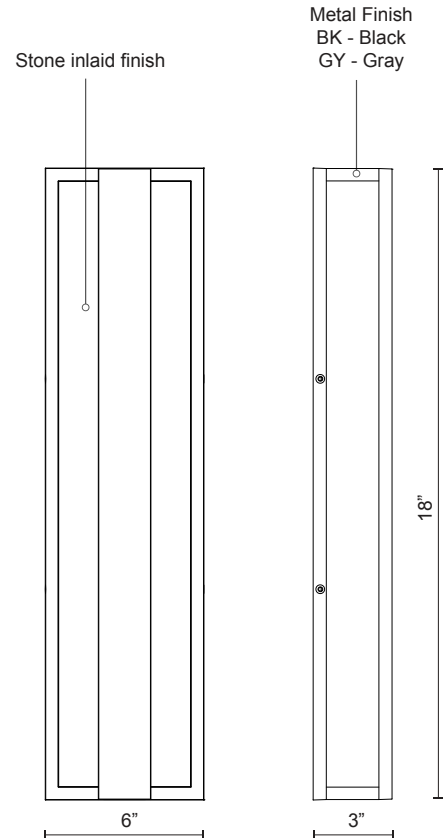

CASPIAN EW6818

WALL

PROJECT

DESCRIPTION

Stone elements and metal join together, resulting in masculine elegance. This exterior wall light consists of a 18 inch long metal rectangle with a stone inlay that is flush against the mounting plane, then another slim metal rectangle is suspended just atop of it. LED glow flows from the concealed inner surface. Consider pairing with the larger of Caspian family – the EW6824. Caspian is suitable for exterior use. Chose from black or grey metal finishes.

EW6818-GY
Gray

EW6818-BK
Black

SPECIFICATION DETAILS

* For custom options, consult factory for details.

Fixture Dimensions	W6" x H18" x E3"
Light Source	LED
Wattage	15W
Total Lumens	1200lm
Delivered Lumens	BK-271lm; GY-296lm;
Voltage	120V
Color Temperature	3000K
CRI (Ra)	>90
Optional Color Temps	2700K - 5000K Available, Minimum Order Quantities Apply
LED Rated Life	50,000 hours
Dimming	100% - 10%, ELV Dimmer (Not Included)
Diffuser Details	Frosted PC
Location	Wet
Warranty	5 Years
ADA Compliant	Yes