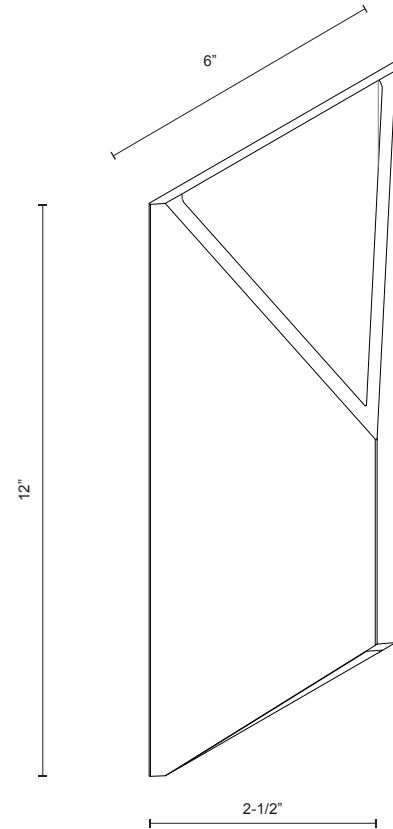

Fixture Dimensions	W6" x H12" x E3"
Light Source	LED
Wattage	10W
Total Lumens	800lm
Delivered Lumens	BN-172lm
Voltage	120V
Color Temperature	3000K
CRI (Ra)	>90
Optional Color Temps	2700K - 5000K Available, Minimum Order Quantities Apply
LED Rated Life	50,000 hours
Dimming	100% - 10%, ELV Dimmer (Not Included)
Diffuser Details	Clear Acrylic Diffuser
Location	Wet
Warranty	5 Years
ADA Compliant	Yes

DESCRIPTION

Stunning minimalist aluminum housing wall sconce available in brushed nickel, espresso and white finishes. Rectangle shaped with triangular opening omitting light up and down. Equipped with our powerful 120V AC LED technology