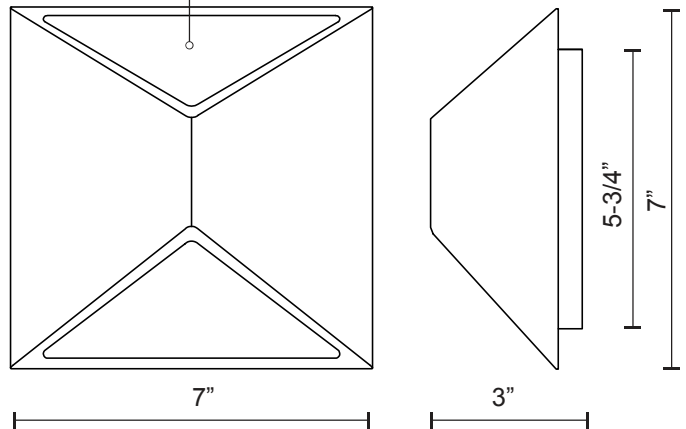

**INDIO
EW60307**

WALL

PROJECT

DESCRIPTION

Stunning minimalist aluminum housing wall sconce available in brushed nickel, espresso and white finishes. Square shaped with triangular opening omitting light up and down. Equipped with our powerful 120V AC LED technology

SPECIFICATION DETAILS

* For custom options, consult factory for details.

Fixture Dimensions	W7" x H7" x E3"
Light Source	LED
Wattage	6W
Total Lumens	500lm*
Delivered Lumens	WH-219lm
Voltage	120V
Color Temperature	3000K
CRI (Ra)	>90
Optional Color Temps	2700K - 5000K Available, Minimum Order Quantities Apply
LED Rated Life	50,000 hours
Dimming	100% - 10%, ELV Dimmer (Not Included)
Diffuser Details	Clear Acrylic Diffuser
Location	Wet
Warranty	5 Years
ADA Compliant	Yes

Finish
BN - Brushed Nickel
ES - Espresso
WH - White

KUZCO

19054 28TH AVENUE
SURREY - BC V3Z 6M3
CANADA

WWW.KUZCOLIGHTING.COM

COMMENT