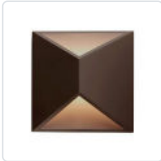

**INDIO  
EW60307**

WALL

PROJECT

**DESCRIPTION**

Stunning minimalist aluminum housing wall sconce available in brushed nickel, espresso and white finishes. Square shaped with triangular opening omitting light up and down. Equipped with our powerful 120V AC LED technology

EW60307-BN  
Brushed Nickel

EW60307-ES  
Espresso

EW60307-WH  
White

**SPECIFICATION DETAILS**

\* For custom options, consult factory for details.

<b>Fixture Dimensions</b>	W7" x H7" x E3"
<b>Light Source</b>	LED
<b>Wattage</b>	6W
<b>Total Lumens</b>	500lm*
<b>Delivered Lumens</b>	WH-219lm
<b>Voltage</b>	120V
<b>Color Temperature</b>	3000K
<b>CRI (Ra)</b>	>90
<b>Optional Color Temps</b>	2700K - 5000K Available, Minimum Order Quantities Apply
<b>LED Rated Life</b>	50,000 hours
<b>Dimming</b>	100% - 10%, ELV Dimmer (Not Included)
<b>Diffuser Details</b>	Clear Acrylic Diffuser
<b>Location</b>	Wet
<b>Warranty</b>	5 Years
<b>ADA Compliant</b>	Yes

Finish  
BN - Brushed Nickel  
ES - Espresso  
WH - White

**KUZCO**

19054 28TH AVENUE  
SURREY - BC V3Z 6M3  
CANADA

WWW.KUZCOLIGHTING.COM

COMMENT