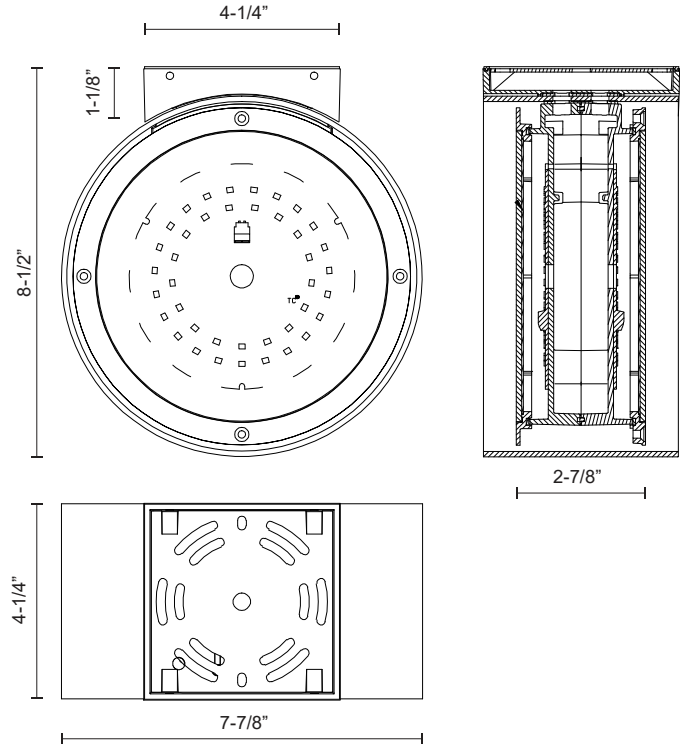

## SPECIFICATION DETAILS

\* For custom options, consult factory for details.

<b>Fixture Dimensions</b>	W7-7/8" x H4-1/4" x E8-1/2"
<b>Light Source</b>	LED
<b>Wattage</b>	24W
<b>Total Lumens</b>	2000lm
<b>Delivered Lumens</b>	BK-1769lm
<b>Voltage</b>	120V
<b>Color Temperature</b>	3000K
<b>CRI (Ra)</b>	>90
<b>Optional Color Temps</b>	2700K - 5000K Available, Minimum Order Quantities Apply
<b>LED Rated Life</b>	50,000 hours
<b>Dimming</b>	100% - 10%, ELV Dimmer (Not Included)
<b>Diffuser Details</b>	White PC Diffuser
<b>Location</b>	Wet
<b>Warranty</b>	5 Years

## DESCRIPTION

High power LED exterior wall mount fixture with up/down light. Astoria is a modernist cylindrical design, its simple lines can disappear easily into the architectural space. Tempered glass panels at each end seal the fixture and allow a bright illumination on both the mounting surface and on the floor / ceiling of the space. Astoria is available with black or white finishes.