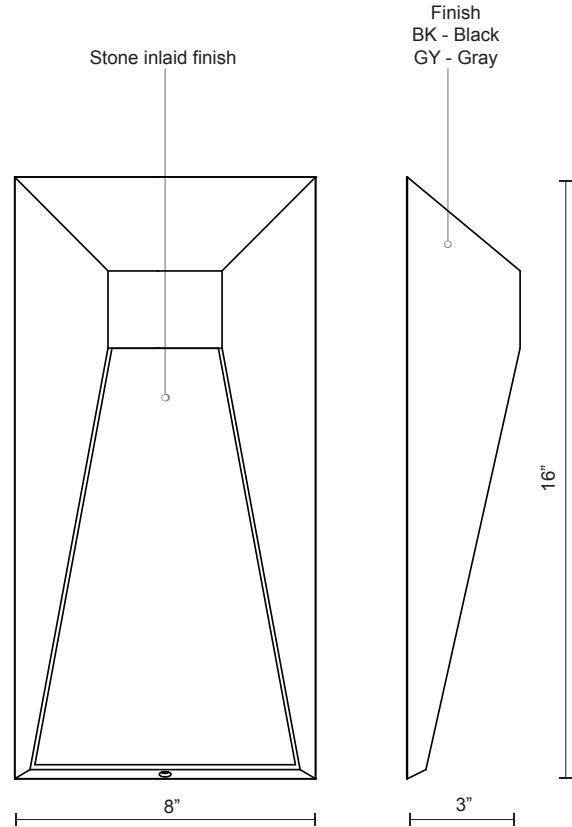

TWILIGHT EW53916

WALL

PROJECT

EW53916-BK
Black

EW53916-GY
Grey

SPECIFICATION DETAILS

* For custom options, consult factory for details.

Fixture Dimensions	W8" x H16" x E3"
Light Source	LED
Wattage	10W
Total Lumens	600lm
Delivered Lumens	BK-127lm
Voltage	120V
Color Temperature	3000K
CRI (Ra)	>90
Optional Color Temps	2700K - 5000K Available, Minimum Order Quantities Apply
LED Rated Life	50,000 hours
Dimming	100% - 10%, ELV Dimmer (Not Included)
Shade Details	Stone Slate Texture
Location	Wet
Warranty	5 Years
ADA Compliant	Yes

DESCRIPTION

A formed aluminum rectangle-shaped exterior wall light brings texture and depth with its geometric details in an elegant masculine style. A stone inlay is lit in high relief by the internal LED light source. Twilight is suitable for exterior use and is available in black or grey finishes.