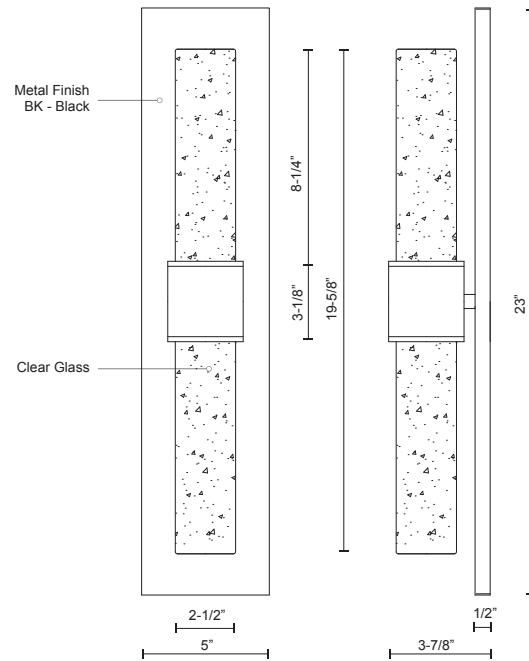

COPENHAGEN EW48218-BK

WALL

PROJECT

DESCRIPTION

The Copenhagen balances a clean, simple geometry with highly detailed glass for a sophisticated outdoor product line. The stark yet refined finish of the black structure contrasts with the translucent glass to augment its effect. Available in both wall-mounted and chandelier configurations, the complete offering is both elegant and versatile.

SPECIFICATION DETAILS

* For custom options, consult factory for details.

Fixture Dimensions	W2-1/2" x H19-5/8" x E3-7/8"
Light Source	LED
Wattage	15W
Total Lumens	1200lm
Delivered Lumens	BK-661lm
Voltage	120V
Color Temperature	3000K
CRI (Ra)	>90
Optional Color Temps	2700K - 5000K Available, Minimum Order Quantities Apply
LED Rated Life	50,000 hours
Dimming	100% - 10%, ELV Dimmer (Not Included)
Glass Details	Cast clear textured glass
Location	Wet
Warranty	5 Years
ADA Compliant	Yes
Canopy Dimensions	W5" x H23" x E1/2"