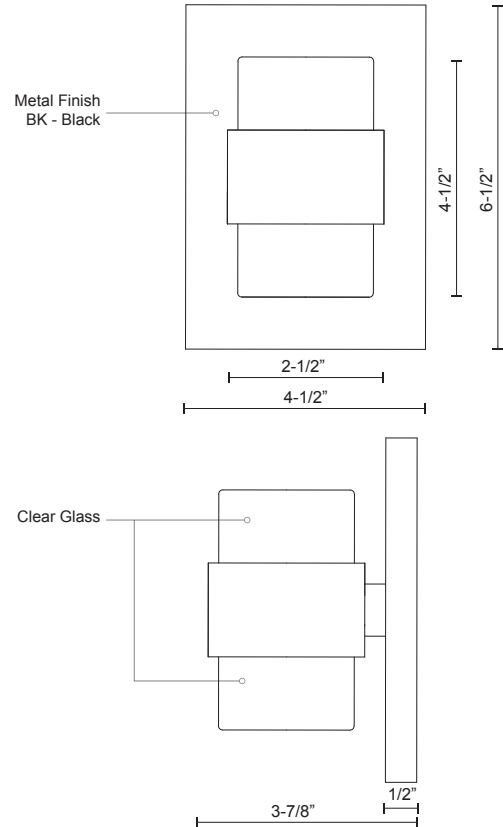

COPENHAGEN EW48208-BK

WALL

PROJECT

DESCRIPTION

The Copenhagen balances a clean, simple geometry with highly detailed glass for a sophisticated outdoor product line. The stark yet refined finish of the black structure contrasts with the translucent glass to augment its effect. Available in both wall-mounted and chandelier configurations, the complete offering is both elegant and versatile.

SPECIFICATION DETAILS

* For custom options, consult factory for details.

Fixture Dimensions	W2-1/2" x H4-1/2" x E3-7/8"
Light Source	LED
Wattage	10W
Total Lumens	800lm
Delivered Lumens	BK-474lm
Voltage	120V
Color Temperature	3000K
CRI (Ra)	>90
Optional Color Temps	2700K - 5000K Available, Minimum Order Quantities Apply
LED Rated Life	50,000 hours
Dimming	100% - 10%, ELV Dimmer (Not Included)
Glass Details	Cast clear textured glass
Location	Wet
Warranty	5 Years
ADA Compliant	Yes
Canopy Dimensions	W4-1/2" x H6-1/2" x E1/2"