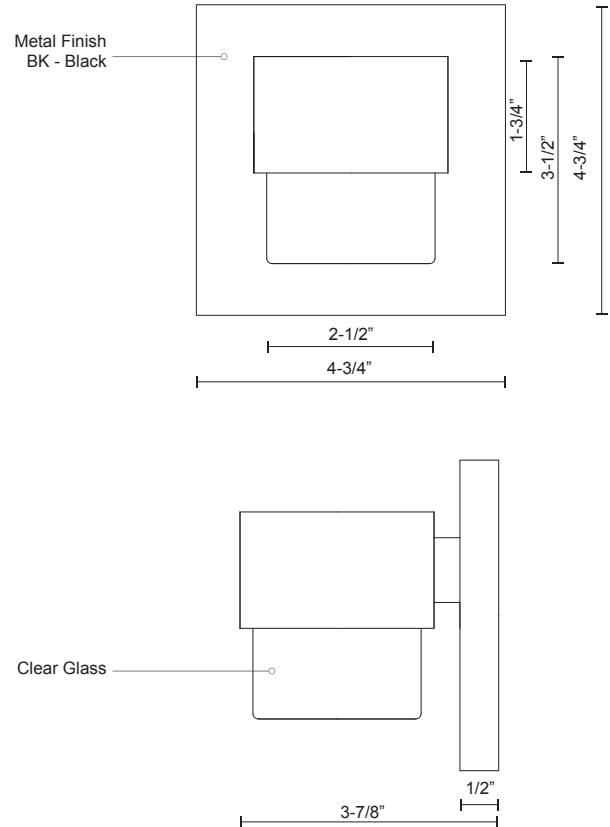

COPENHAGEN EW48205-BK

WALL

PROJECT

SPECIFICATION DETAILS

* For custom options, consult factory for details.

Fixture Dimensions	W2-1/2" x H3-1/2" x E3-7/8"
Light Source	LED
Wattage	5W
Total Lumens	400lm
Delivered Lumens	BK-237lm
Voltage	120V
Color Temperature	3000K
CRI (Ra)	>90
Optional Color Temps	2700K - 5000K Available, Minimum Order Quantities Apply
LED Rated Life	50,000 hours
Dimming	100% - 10%, ELV Dimmer (Not Included)
Glass Details	Cast clear textured glass
Location	Wet
Warranty	5 Years
ADA Compliant	Yes
Canopy Dimensions	W4-3/4" x H4-3/4" x E1/2"

DESCRIPTION

The Copenhagen balances a clean, simple geometry with highly detailed glass for a sophisticated outdoor product line. The stark yet refined finish of the black structure contrasts with the translucent glass to augment its effect. Available in both wall-mounted and chandelier configurations, the complete offering is both elegant and versatile.