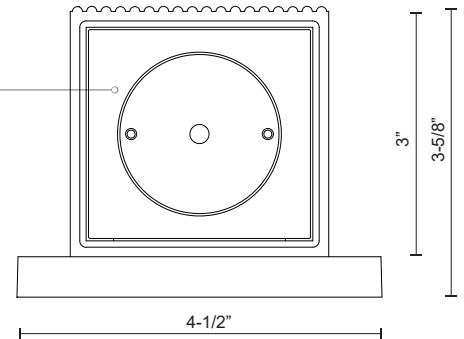

Clear Glass Lenses