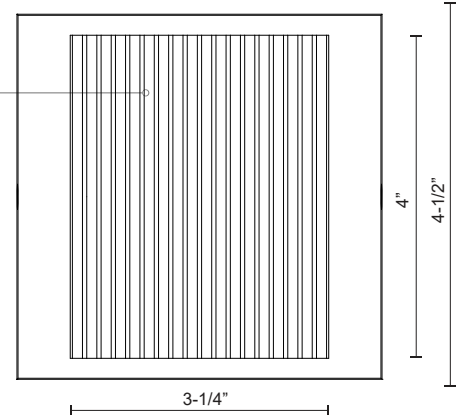

MAVIS EW4405

WALL

PROJECT

SPECIFICATION DETAILS

* For custom options, consult factory for details.

Fixture Dimensions	W3-1/4" x H4" x E3-5/8"
Light Source	LED
Wattage	16W
Total Lumens	1200lm
Delivered Lumens	BK-696lm; WH-852lm;
Voltage	120V
Color Temperature	3000K
CRI (Ra)	>90
Optional Color Temps	2700K - 5000K Available, Minimum Order Quantities Apply
LED Rated Life	50,000 hours
Dimming	100% - 10%, ELV Dimmer (Not Included)
Diffuser Details	Clear Glass
Location	Wet
Warranty	5 Years
ADA Compliant	Yes
Canopy Dimensions	W4-1/2" x H4-1/2" x E5/8"

DESCRIPTION

Providing uplight and downlight, this exterior wall sconce is simple and small. A black or white powder coated cube is attached to the square matching backplate with concealed fasteners. Light exits from its two 2 opposite ends whether it is mounted horizontally or vertically. A linear pin-strip patterning adds interest to the front of the cube.

Metal Finish
BK - Black
WH - White