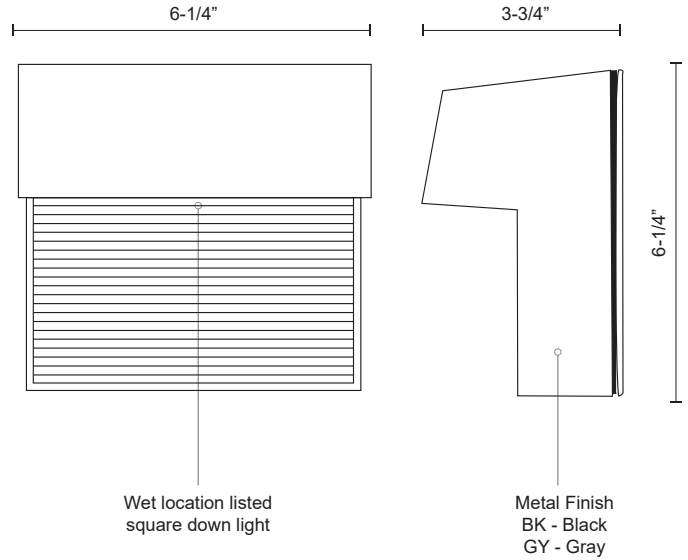

**BYRON
EW3406**

WALL

PROJECT

DESCRIPTION

Die-cast aluminum with powder-coated finish and glass diffuser.
Available in Black and Grey

EW3406-BK
Black

EW3406-GY
Grey

SPECIFICATION DETAILS

* For custom options, consult factory for details.

Fixture Dimensions	W6-1/4" x H6-1/4" x E3-3/4"
Light Source	LED
Wattage	8W
Total Lumens	600lm
Delivered Lumens	BK-128lm
Voltage	120V
Color Temperature	3000K
CRI (Ra)	>90
Optional Color Temps	2700K - 5000K Available, Minimum Order Quantities Apply
LED Rated Life	50,000 hours
Dimming	100% - 10%, ELV Dimmer (Not Included)
Diffuser Details	Frosted Glass Diffuser
Location	Wet
Warranty	5 Years
ADA Compliant	Yes