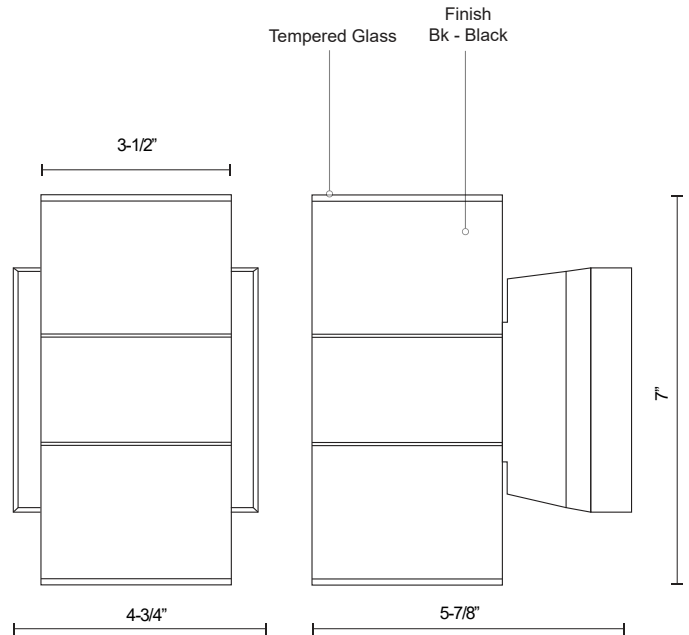

**LUND
EW3207-BK**

WALL

PROJECT

EW3207-BK
Black

SPECIFICATION DETAILS

* For custom options, consult factory for details.

Fixture Dimensions	W3-1/2" x H7" x E5-7/8"
Light Source	LED
Wattage	24W
Total Lumens	1600lm
Delivered Lumens	BK-1290lm
Voltage	120V
Color Temperature	3000K
CRI (Ra)	>90
Optional Color Temps	2700K - 5000K Available, Minimum Order Quantities Apply
LED Rated Life	50,000 hours
Dimming	100% - 10%, ELV Dimmer (Not Included)
Diffuser Details	Tempered Glass
Location	Wet
Warranty	5 Years
Canopy Dimensions	W4-3/4" x H4-3/4" x E2-3/8"

DESCRIPTION

High powered LED exterior two light wall mount fixture, die-cast aluminum housing molded into a cylinder shape with in powder coated black and gray finishes. Concealed inside is our 120V AC LED technology with a tempered glass diffusers radiating light upward and downward against the wall where installed. Certified ETL wet location listed and is available in different sizes and one light options.