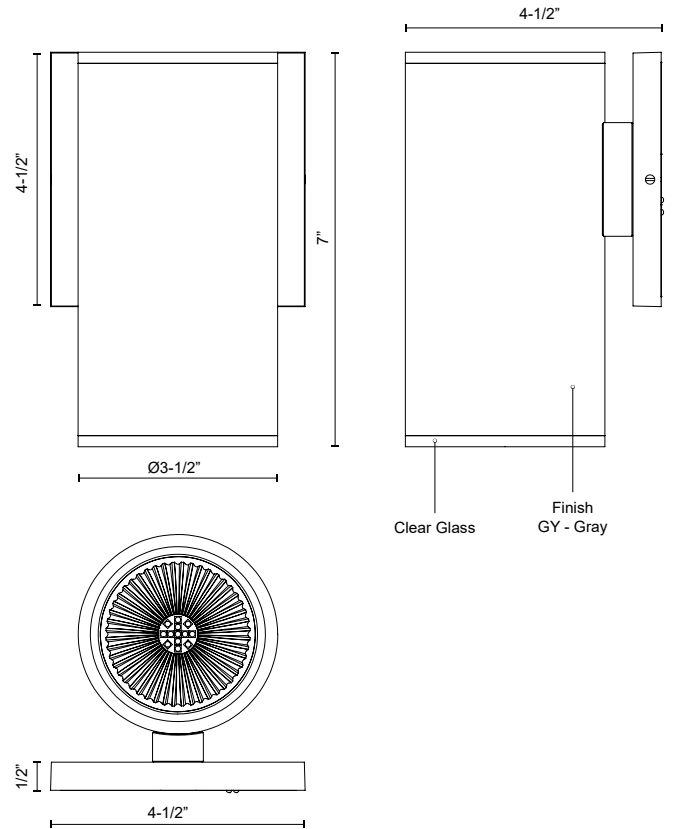

NORDIC EW3107-GY

WALL

PROJECT

EW3107-GY
Gray

SPECIFICATION DETAILS

* For custom options, consult factory for details.

Fixture Dimensions	D3-1/2" x H7" x E4-1/2"
Light Source	AC LED Module
Wattage	10W
Total Lumens	850lm
Delivered Lumens	634lm
Voltage	120V
Color Temperature	3000K
CRI (Ra)	>90
Optional Color Temps	2700K - 5000K Available, Minimum Order Quantities Apply
LED Rated Life	50,000 hours
Dimming	100% - 10%, ELV Dimmer (Not Included)
Diffuser Details	Anodized Parabolic Multi-Faceted Aluminum Reflector
Glass Details	Clear Glass
Location	Wet
Warranty	5 Years
Canopy Dimensions	W4-1/2" x H4-1/2" x E1/2"

DESCRIPTION

High powered LED exterior single light wall mount fixture, die-cast aluminum housing molded into a cylinder shape with in powder coated gray finish. Concealed inside is our 120V AC LED technology with a tempered glass diffuser radiating light either upward or downward depending how it is mounted on the wall. Certified ETL wet location listed and is available in different sizes and two light options.