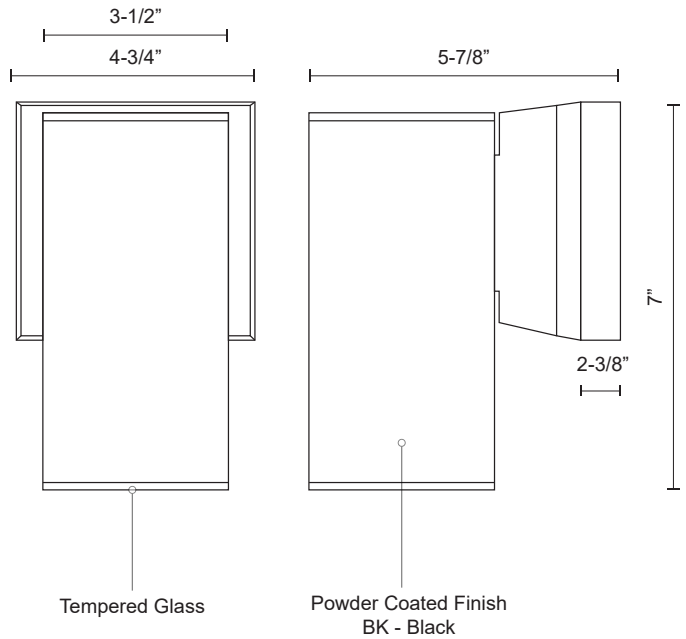

**NORDIC  
EW3107-BK**

WALL

PROJECT

EW3107-BK  
Black

**SPECIFICATION DETAILS**

\* For custom options, consult factory for details.

<b>Fixture Dimensions</b>	W3-1/2" x H7" x E5-7/8"
<b>Light Source</b>	LED
<b>Wattage</b>	12W
<b>Total Lumens</b>	800lm
<b>Delivered Lumens</b>	BK-714lm
<b>Voltage</b>	120V
<b>Color Temperature</b>	3000K
<b>CRI (Ra)</b>	>90
<b>Optional Color Temps</b>	2700K - 5000K Available, Minimum Order Quantities Apply
<b>LED Rated Life</b>	50,000 hours
<b>Dimming</b>	100% - 10%, ELV Dimmer (Not Included)
<b>Diffuser Details</b>	Tempered Glass
<b>Location</b>	Wet
<b>Warranty</b>	5 Years
<b>Canopy Dimensions</b>	W4-3/4" x H4-3/4" x E2-3/8"

**DESCRIPTION**

High powered LED exterior single light wall mount fixture, die-cast aluminum housing molded into a cylinder shape in powder coated black finish. Concealed inside is our 120V AC LED technology with a tempered glass diffuser radiating light either upward or downward depending how it is mounted on the wall. Certified ETL wet location listed and is available in different sizes and two light options.