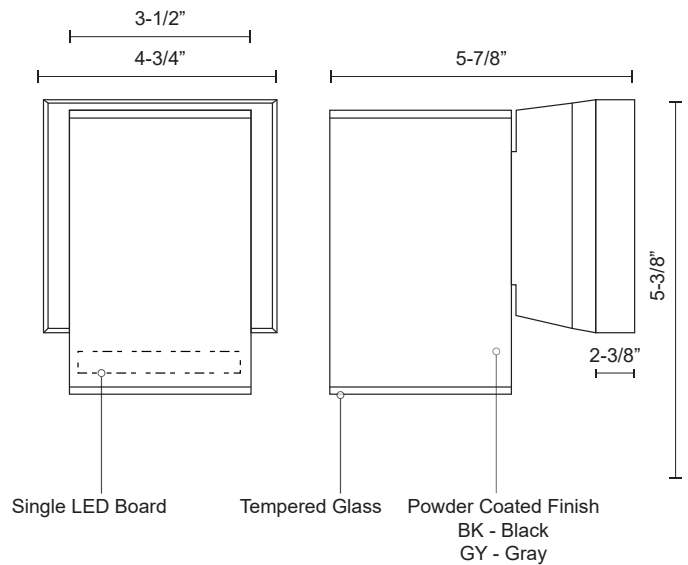

NORDIC EW3105

WALL

PROJECT

EW3105-BK
Black

EW3105-GY
Grey

SPECIFICATION DETAILS

* For custom options, consult factory for details.

Fixture Dimensions	W3-1/2" x H5-3/8" x E5-7/8"
Light Source	LED
Wattage	10W
Total Lumens	800lm
Delivered Lumens	BK-808lm
Voltage	120V
Color Temperature	3000K
CRI (Ra)	>90
Optional Color Temps	2700K - 5000K Available, Minimum Order Quantities Apply
LED Rated Life	50,000 hours
Dimming	100% - 10%, ELV Dimmer (Not Included)
Diffuser Details	Tempered Glass
Location	Wet
Warranty	5 Years
Canopy Dimensions	W4-3/4" x H4-3/4" x E2-3/8"

DESCRIPTION

High powered LED exterior single light wall mount fixture, die-cast aluminum housing molded into a cylinder shape with in powder coated black and gray finishes. Concealed inside is our 120V AC LED technology with a tempered glass diffuser radiating light either upward or downward depending how it is mounted on the wall. Certified ETL wet location listed and is available in different sizes and two light options.