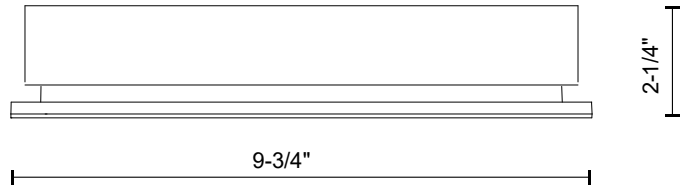

**BRISTOL
ER9410
STEP LIGHTS**

PROJECT

SPECIFICATION DETAILS

* For custom options, consult factory for details.

Fixture Dimensions	W9-3/4" x H3-5/8" x E2-1/4"
Light Source	LED
Wattage	8W
Total Lumens	600lm
Delivered Lumens	BK-404lm; GY-428lm;
Voltage	120V
Color Temperature	3000K
CRI (Ra)	>90
Optional Color Temps	2700K - 5000K Available, Minimum Order Quantities Apply
LED Rated Life	50,000 hours
Dimming	100% - 10%, ELV Dimmer (Not Included)
Diffuser Details	Frosted Glass Diffuser
Location	Wet
Warranty	5 Years
ADA Compliant	Yes
Back Box Details	ER9410-CBOX(Wet Location)(Sold Separately); ER9410-MBOX(Dry Location)(Sold Separately);

DESCRIPTION

This 10 inch long exterior recessed light is simple and beautiful. The rectangular die-cast aluminum housing acts as a border for the rectangle of LED light. Bristol's polymeric diffuser ensures you never have hot spots of light. Use in both exterior and interior locations. Requires either back-box with fixture ER9410-MBOX (Dry Location) or ER9410-CBOX (Wet Location). Back-box sold separately.

Metal Finish
GY - Gray
BK - Black

KUZCO

19054 28TH AVENUE
SURREY - BC V3Z 6M3
CANADA

WWW.KUZCOLIGHTING.COM

COMMENT