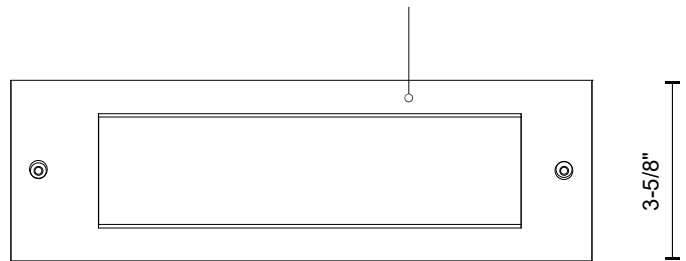

**BRISTOL
ER9410
STEP LIGHTS**

PROJECT

SPECIFICATION DETAILS

* For custom options, consult factory for details.

Fixture Dimensions	W9-3/4" x H3-5/8" x E2-1/4"
Light Source	LED
Wattage	8W
Total Lumens	600lm
Delivered Lumens	BK-404lm; GY-428lm;
Voltage	120V
Color Temperature	3000K
CRI (Ra)	>90
Optional Color Temps	2700K - 5000K Available, Minimum Order Quantities Apply
LED Rated Life	50,000 hours
Dimming	100% - 10%, ELV Dimmer (Not Included)
Diffuser Details	Frosted Glass Diffuser
Location	Wet
Warranty	5 Years
ADA Compliant	Yes
Back Box Details	ER9410-CBOX(Wet Location)(Sold Separately); ER9410-MBOX(Dry Location)(Sold Separately);

DESCRIPTION

This 10 inch long exterior recessed light is simple and beautiful. The rectangular die-cast aluminum housing acts as a border for the rectangle of LED light. Bristol's polymeric diffuser ensures you never have hot spots of light. Use in both exterior and interior locations. Requires either back-box with fixture ER9410-MBOX (Dry Location) or ER9410-CBOX (Wet Location). Back-box sold separately.

Metal Finish
GY - Gray
BK - Black

KUZCO

19054 28TH AVENUE
SURREY - BC V3Z 6M3
CANADA

WWW.KUZCOLIGHTING.COM

COMMENT