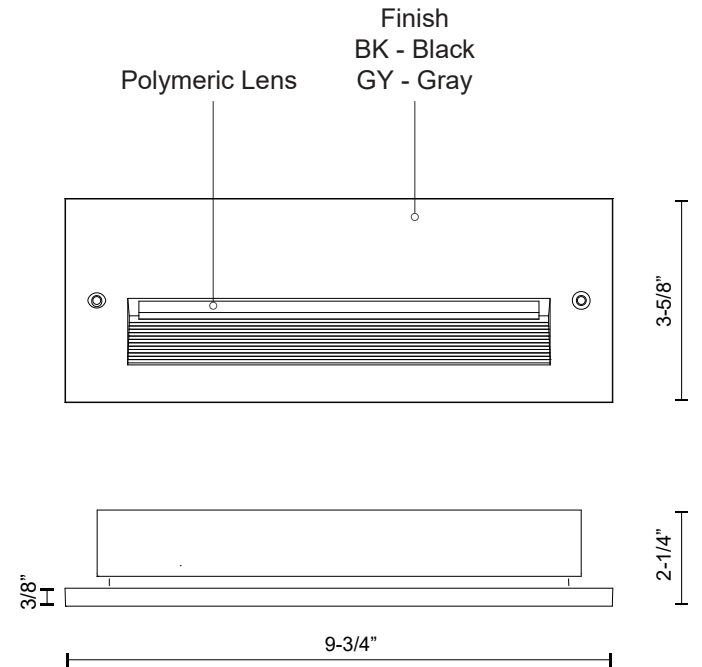

**NEWPORT
ER7110
STEP LIGHTS**

PROJECT

ER7110-GY
Gray

ER7110-BK
Black

SPECIFICATION DETAILS

* For custom options, consult factory for details.

Fixture Dimensions	W9-3/4" x H3-5/8" x E2-1/4"
Light Source	LED
Wattage	9W
Total Lumens	600lm
Delivered Lumens	BK-160lm; GY-211lm;
Voltage	120V
Color Temperature	3000K
CRI (Ra)	>90
Optional Color Temps	2700K - 5000K Available, Minimum Order Quantities Apply
LED Rated Life	50,000 hours
Dimming	100% - 10%, ELV Dimmer (Not Included)
Diffuser Details	Frosted Glass Diffuser
Location	Wet
Warranty	5 Years
ADA Compliant	Yes
Back Box Details	ER7110-CBOX(Wet Location)(Sold Separately); ER7110-MBOX(Dry Location)(Sold Separately);

DESCRIPTION

This exterior recessed light is a classic, rectangle-shaped 10 inch long die-cast aluminum recessed light and utilizes LED light sources. The housing is designed to light an exterior or interior staircase or any other area that calls for a lighting from a concealed aperture. Choose from black or grey powder coat. Requires either back-box with fixture ER7110-MBOX (Dry Location) or ER7110-CBOX (Wet Location). Back-box sold separately.