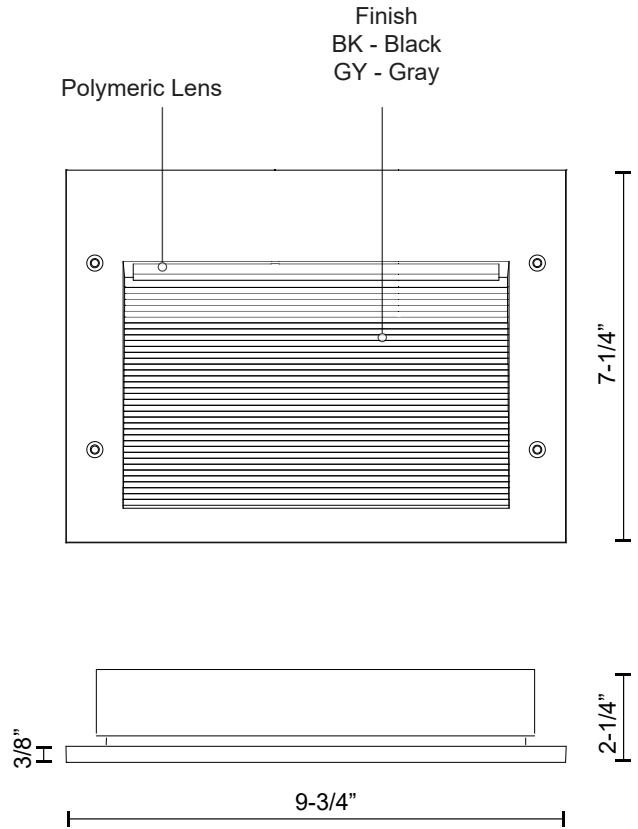

**NEWPORT
ER7108
STEP LIGHTS**

PROJECT

ER7108-GY
Gray

ER7108-BK
Black

SPECIFICATION DETAILS

* For custom options, consult factory for details.

Fixture Dimensions	W9-3/4" x H7-1/4" x E2-1/4"
Light Source	LED
Wattage	9W
Total Lumens	600lm
Delivered Lumens	BK-241lm; GY-303lm;
Voltage	120V
Color Temperature	3000K
CRI (Ra)	>90
Optional Color Temps	2700K - 5000K Available, Minimum Order Quantities Apply
LED Rated Life	50,000 hours
Dimming	100% - 10%, ELV Dimmer (Not Included)
Diffuser Details	Frosted Glass Diffuser
Location	Wet
Warranty	5 Years
ADA Compliant	Yes
Back Box Details	ER7108-CBOX(Wet Location)(Sold Separately); ER7108-MBOX(Dry Location)(Sold Separately);

DESCRIPTION

This exterior recessed light is a classic, rectangle-shaped, 8 inch tall die-cast aluminum recessed light and utilizes LED light sources. The housing is designed to light an exterior or interior staircase or any other area that calls for a lighting from a concealed aperture. Choose from black or grey powder coat. Requires either back-box with fixture ER7108-MBOX (Dry Location) or ER7108-CBOX (Wet Location). Back-box sold separately.