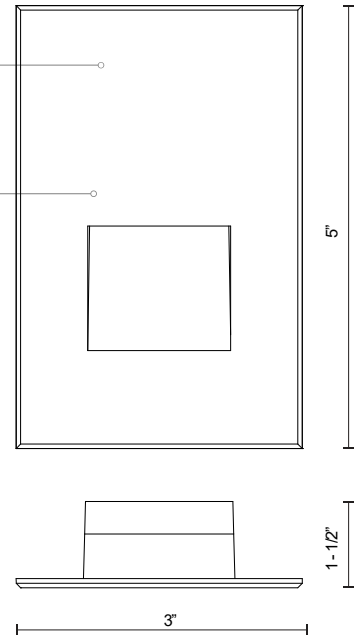

**SONIC
ER3005**
STEP LIGHTS

PROJECT

DESCRIPTION

A vertical rectangle-shaped recessed light in matte black, white powder or brushed nickel finish. The optically designed light control of Sonic's die cast Aluminum housing fully conceals the source. Ideal for step or courtesy light use. This fixture is rated for outdoor use but there is no reason it cannot be utilized indoors too. Fits into a single gang box.

SPECIFICATION DETAILS

* For custom options, consult factory for details.

Fixture Dimensions	W3" x H5" x E1-1/2"
Light Source	LED
Wattage	3W
Total Lumens	250lm
Delivered Lumens	BK-23lm; WH-66lm;
Voltage	120V
Color Temperature	3000K
CRI (Ra)	>90
Optional Color Temps	2700K - 5000K Available, Minimum Order Quantities Apply
LED Rated Life	50,000 hours
Dimming	100% - 10%, ELV Dimmer (Not Included)
Diffuser Details	Glass diffuser
Location	Wet
Warranty	5 Years
ADA Compliant	Yes