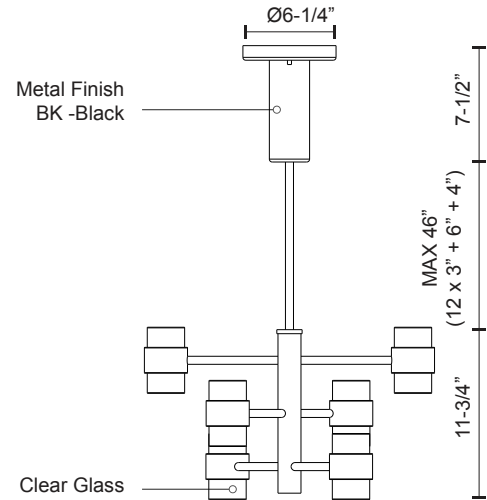

COPENHAGEN EP48224-BK

PENDANTS

PROJECT

DESCRIPTION

The Copenhagen balances a clean, simple geometry with highly detailed glass for a sophisticated outdoor product line. The stark yet refined finish of the black structure contrasts with the translucent glass to augment its effect. Available in both wall-mounted and chandelier configurations, the complete offering is both elegant and versatile.

SPECIFICATION DETAILS

* For custom options, consult factory for details.

Fixture Dimensions	D24-1/2" x H11-3/4"
Light Source	LED
Wattage	38W
Total Lumens	3500lm
Delivered Lumens	BK-2070lm*
Voltage	120V
Color Temperature	3000K
CRI (Ra)	>90
Optional Color Temps	2700K - 5000K Available, Minimum Order Quantities Apply
LED Rated Life	50,000 hours
Dimming	100% - 10%, TRIAC or ELV Dimmer (Not Included)
Glass Details	Cast clear textured glass
Adjustable	Yes
Rod Length	46" Max (3x12" + 1x6" + 1x4")
Location	Wet
Warranty	5 Years
Canopy Dimensions	D6-1/4" x H7-1/2"