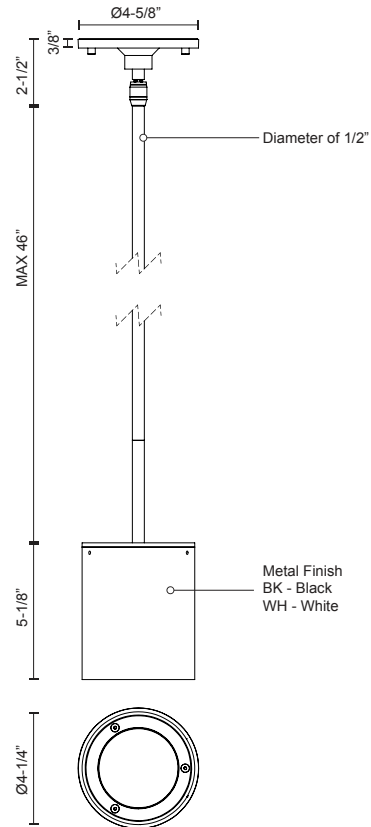

**LAMAR
EP19404
PENDANTS**

PROJECT

EP19404-BK
Black

EP19404-WH
White

SPECIFICATION DETAILS

* For custom options, consult factory for details.

Fixture Dimensions	L4 1/4" x W4 1/4" x H5 1/8"
Light Source	LED
Wattage	21W
Total Lumens	1785lm
Delivered Lumens	BK-1132lm; WH-1215lm;
Voltage	120V
Color Temperature	3000K
CRI (Ra)	>90
Optional Color Temps	2700K - 5000K Available, Minimum Order Quantities Apply
LED Rated Life	50,000 hours
Dimming	100% - 10%, TRIAC or ELV Dimmer (Not Included)
Diffuser Details	White PC Diffuser
Adjustable	Yes
Rod Length	46" Max (3x12" + 1x6" + 1x4")
Location	Wet
Warranty	5 Years
Canopy Dimensions	D4-5/8" x H3/8"

DESCRIPTION

Extruded aluminum cylinders with cast retaining rings and mounts. Exterior surface mount or pendant with Frosted PC Diffuser. Down light. Custom options available.

KUZCO

19054 28TH AVENUE
SURREY - BC V3Z 6M3
CANADA