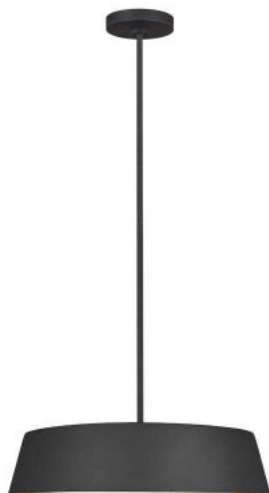

GENERATION LIGHTING

EP1055MBK: Pendant

Dimensions:

Length:	19"	Overall Height:	60 3/4"
Width:	19"	Wire:	180" (color/Clear Silver)
Height:	5 3/8"	Mounting Proc.:	Universal Mounting Plate
Weight:	8.2 lbs.	Connection:	Mounted To Box

Bulbs:

5 - Candelabra Torpedo 60w Max. 120v - Not included

Material List:

- 1 Body - Steel - Midnight Black
- 1 6" Stem - Steel - Midnight Black
- 4 12" Stem - Steel - Midnight Black

Safety Listing:

Safety Listed for Damp Locations

Hand-applied treatment of real gold leaf that lines the interior of the shade while a silk screen glass diffuser softens the illumination

Silk screen White inside clear outside glass

cETL listed for damp locations

Supplied with 15 feet of wire

UPC #:014817588774

Finish: Midnight Black (MBK)

Shade / Glass / Diffuser Details:

Part	Material	Finish	Quantity	Item Number	Length	Width	Height	Diameter	Fitter Diameter	Shade Top Length	Shade Top Width	Shade Top Diameter
Glass	Glass	Silk Screen White Inside Clear Outside	1				1	18 1/8				